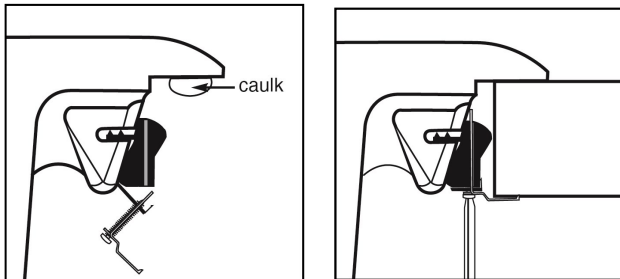

INSTALLATION PROFILE

PROJECT INFORMATION

PROJECT: _____

CONTACT: _____

DATE: _____

NOTES: _____

_____

_____

APPROVAL:

We reserve the right to update product specifications without notice. Please visit karran.com for the most current specification sheets. All dimensions are accurate to 1/4". REV 05-2022