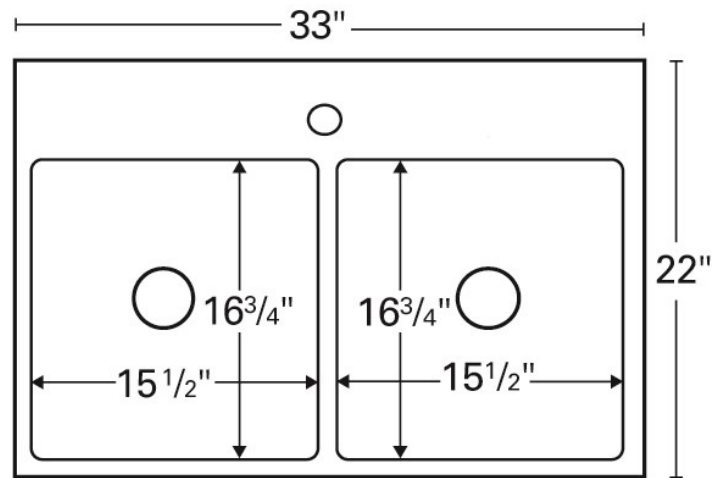

<b>Series:</b>	Elite Series
<b>Material:</b>	16 Gauge, Type 304 stainless steel
<b>Installation Type:</b>	Top mount
<b>Configuration / Style:</b>	Double equal bowl
<b>Finish:</b>	Soft satin brushed finish
<b>Overall dimensions:</b>	33" x 22"
<b>Left Bowl dimensions:</b>	15-1/2" x 16-3/4" x 10"
<b>Right Bowl dimensions:</b>	15-1/2" x 16-3/4" x 10"
<b>Drain size:</b>	3-1/2"
<b>Min. cabinet size:</b>	33"
<b>Template included:</b>	Yes
<b>Clips included:</b>	Yes
<b>Accessories included:</b>	Bottom grids, basket strainers

**APPROVAL:**

We reserve the right to update product specifications without notice. Please visit [karran.com](http://karran.com) for the most current specification sheets. All dimensions are accurate to 1/4". REV 05-2022