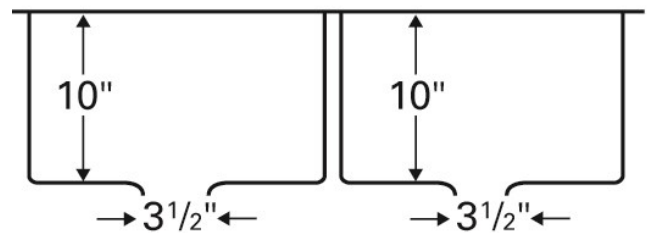

<b>Series:</b>	Elite Series
<b>Material:</b>	16 Gauge, Type 304 stainless steel
<b>Installation Type:</b>	Top mount
<b>Configuration / Style:</b>	Double equal bowl
<b>Finish:</b>	Soft satin brushed finish
<b>Overall dimensions:</b>	33" x 22"
<b>Left Bowl dimensions:</b>	15-1/2" x 16-3/4" x 10"
<b>Right Bowl dimensions:</b>	15-1/2" x 16-3/4" x 10"
<b>Drain size:</b>	3-1/2"
<b>Min. cabinet size:</b>	33"
<b>Template included:</b>	Yes
<b>Clips included:</b>	Yes
<b>Accessories included:</b>	Bottom grids, basket strainers