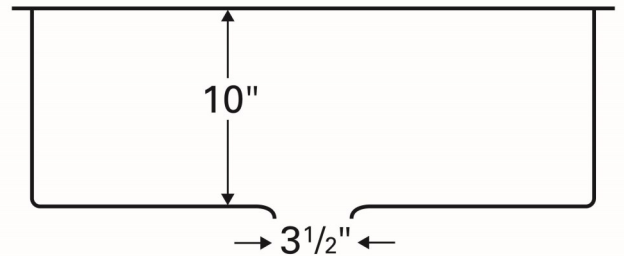

<b>Series:</b>	Elite Series
<b>Material:</b>	16 Gauge, Type 304 stainless steel
<b>Installation Type:</b>	Undermount
<b>Configuration / Style:</b>	Large single bowl
<b>Finish:</b>	Soft satin brushed finish
<b>Overall dimensions:</b>	30" x 18"
<b>Bowl dimensions:</b>	28" x 16" x 10"
<b>Drain size:</b>	3-1/2"
<b>Min. cabinet size:</b>	33"
<b>Template included:</b>	Yes
<b>Clips included:</b>	Yes
<b>Accessories included:</b>	Basket strainer and bottom grid