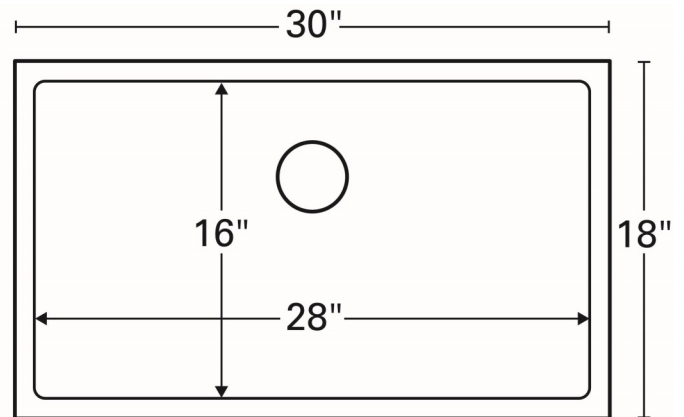

<b>Series:</b>	Elite Series
<b>Material:</b>	16 Gauge, Type 304 stainless steel
<b>Installation Type:</b>	Undermount
<b>Configuration / Style:</b>	Large single bowl
<b>Finish:</b>	Soft satin brushed finish
<b>Overall dimensions:</b>	30" x 18"
<b>Bowl dimensions:</b>	28" x 16" x 10"
<b>Drain size:</b>	3-1/2"
<b>Min. cabinet size:</b>	33"
<b>Template included:</b>	Yes
<b>Clips included:</b>	Yes
<b>Accessories included:</b>	Basket strainer and bottom grid

**APPROVAL:**

We reserve the right to update product specifications without notice. Please visit [karran.com](http://karran.com) for the most current specification sheets. All dimensions are accurate to 1/4". REV 05-2022