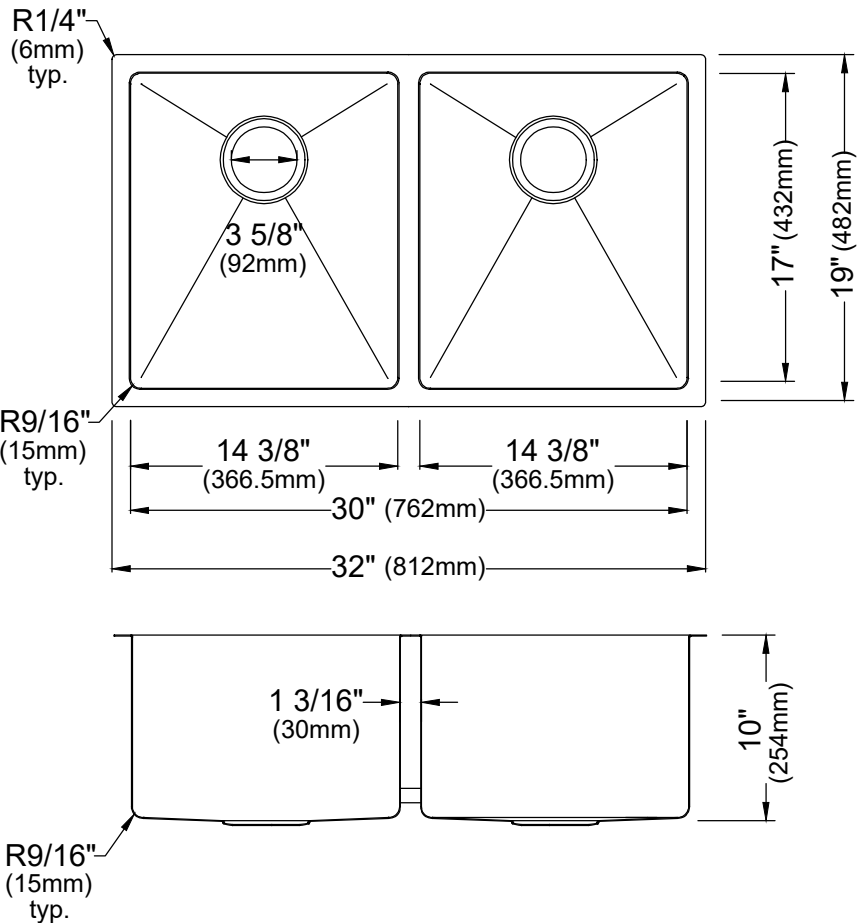

Series	Elite
Material	16 Gauge, Type 304 stainless steel
Installation Type	Undermount
Configuration	Double bowl
Finish	Soft satin brushed finish
Overall Dimensions	32" x 19"
Bowl Dimensions	14 3/8" x 17" x 10"
Drain Size	3 5/8"
Finish Available	Stainless Steel
Minimum cabinet size	36"
Template Included	Yes
Clips Included	Yes
Drain Locations	Rear
Accessories Included	Strainer (x2) and Bottom grid (x2)

ACCESSORY	
Strainer - L-1	x2
Bottom Grid - GR-3205	x2

Stocked Color Options

Stainless Steel

Listing and certifications:
cUPC

Limited lifetime warranty

We reserve the right to update product specifications without notice. Please visit karran.com for the most current specification sheets. All dimensions are accurate to 1/4". REV 01-2025