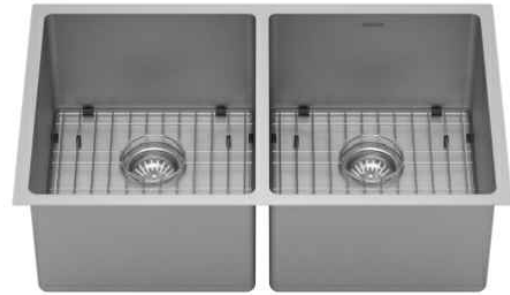

Series	Elite
Material	16 Gauge, Type 304 stainless steel
Installation Type	Undermount
Configuration	Double bowl
Finish	Soft satin brushed finish
Overall Dimensions	32" x 19"
Bowl Dimensions	14 3/8" x 17" x 10"
Drain Size	3 5/8"
Finish Available	Stainless Steel
Minimum cabinet size	36"
Template Included	Yes
Clips Included	Yes
Drain Locations	Rear
Accessories Included	Strainer (x2) and Bottom grid (x2)

ACCESSORY	
Strainer - L-1	x2
Bottom Grid - GR-3205	x2

Stocked Color Options

Stainless Steel

Listing and certifications:
cUPC

Limited lifetime warranty

We reserve the right to update product specifications without notice. Please visit karran.com for the most current specification sheets. All dimensions are accurate to 1/4". REV 01-2025