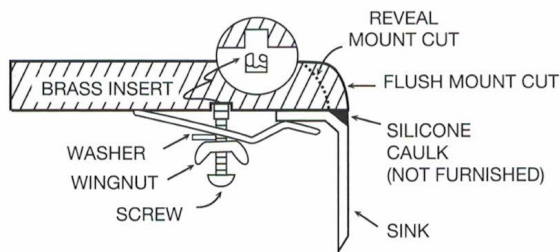

INSTALLATION PROFILE

PROJECT INFORMATION

PROJECT: _____

CONTACT: _____

DATE: _____

NOTES: _____

_____

_____

APPROVAL:

We reserve the right to update product specifications without notice. Please visit karran.com for the most current specification sheets. All dimensions are accurate to 1/4". REV 05-2022