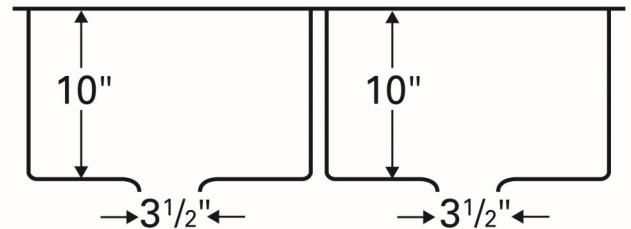

INSTALLATION PROFILE

PROJECT INFORMATION

PROJECT: _____

CONTACT: _____

DATE: _____

NOTES: _____

_____

_____

APPROVAL:

We reserve the right to update product specifications without notice. Please visit karran.com for the most current specification sheets. All dimensions are accurate to 1/4". REV 05-2022