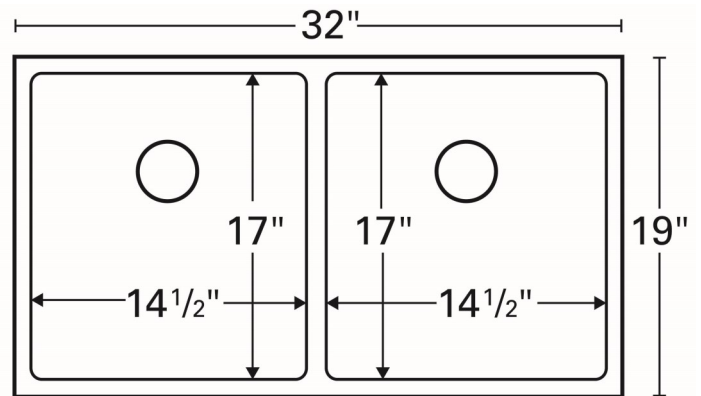

Series:	Elite Series
Material:	16 Gauge, Type 304 stainless steel
Installation Type:	Undermount
Configuration / Style:	Double equal bowl
Finish:	Soft satin brushed finish
Overall dimensions:	32" x 19"
Left Bowl dimensions:	14-1/2" x 17" x 10"
Right Bowl dimensions:	14-1/2" x 17" x 10"
Drain size:	3-1/2"
Min. cabinet size:	36"
Template included:	Yes
Clips included:	Yes
Accessories included:	Basket strainers and bottom grids