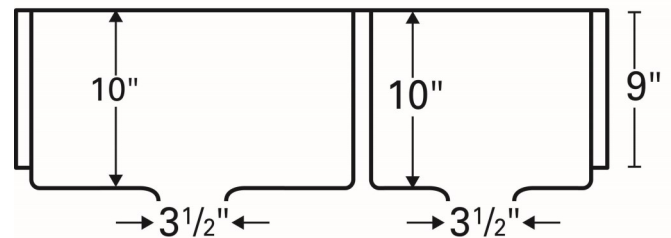

INSTALLATION PROFILE

PROJECT INFORMATION

PROJECT: _____

CONTACT: _____

DATE: _____

NOTES: _____

_____

_____

APPROVAL:

We reserve the right to update product specifications without notice. Please visit karran.com for the most current specification sheets. All dimensions are accurate to 1/4". REV 05-2022