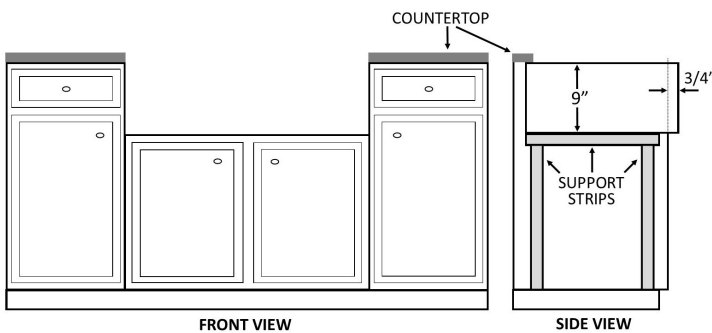

INSTALLATION PROFILE

PROJECT INFORMATION

PROJECT: _____

CONTACT: _____

DATE: _____

NOTES: _____

_____

_____

APPROVAL:

We reserve the right to update product specifications without notice. Please visit karran.com for the most current specification sheets. All dimensions are accurate to 1/4". REV 05-2022