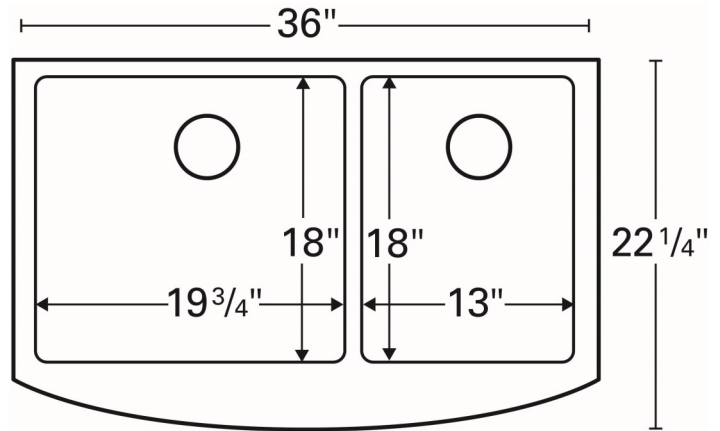

Series:	Elite Series
Material:	16 Gauge, Type 304 stainless steel
Installation Type:	Farmhouse / apron front
Configuration / Style:	Large/small bowl
Finish:	Soft satin brushed finish
Overall dimensions:	36" x 22-1/4"
Left bowl dimensions:	19-3/4" x 18" x 10"
Right bowl dimensions:	13" x 18" x 10"
Drain size:	3-1/2"
Min. cabinet size:	36"
Template included:	Yes
Clips included:	Yes
Accessories included:	Bottom grids and basket strainers