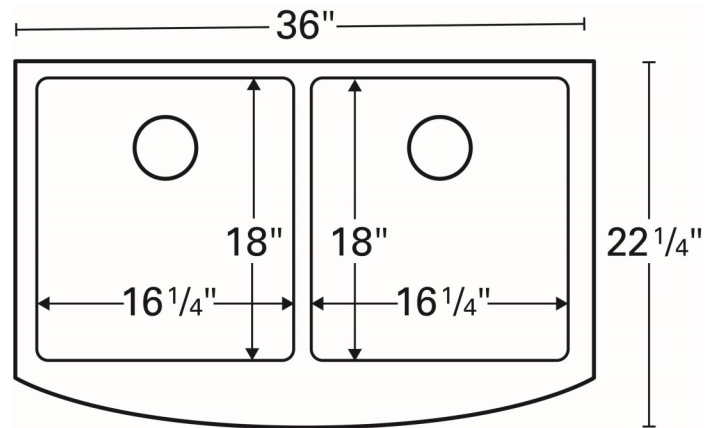

<b>Series:</b>	Elite Series
<b>Material:</b>	16 Gauge, Type 304 stainless steel
<b>Installation Type:</b>	Farmhouse / apron front
<b>Configuration / Style:</b>	Double equal bowl
<b>Finish:</b>	Soft satin brushed finish
<b>Overall dimensions:</b>	36" x 22-1/4"
<b>Left bowl dimensions:</b>	16-1/4" x 18" x 10"
<b>Right bowl dimensions:</b>	16-1/4" x 18" x 10"
<b>Drain size:</b>	3-1/2"
<b>Min. cabinet size:</b>	36"
<b>Template included:</b>	Yes
<b>Clips included:</b>	Yes
<b>Accessories included:</b>	Bottom grids and basket strainers

**APPROVAL:**

We reserve the right to update product specifications without notice. Please visit [karran.com](http://karran.com) for the most current specification sheets. All dimensions are accurate to 1/4". REV 05-2022