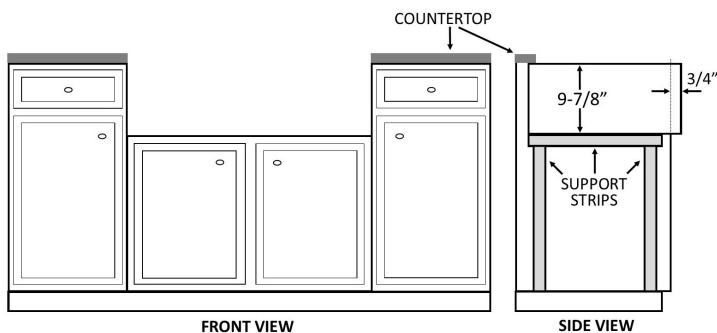

INSTALLATION PROFILE

PROJECT INFORMATION

PROJECT: _____

CONTACT: _____

DATE: _____

NOTES: _____

_____

_____

APPROVAL:

We reserve the right to update product specifications without notice. Please visit karran.com for the most current specification sheets. All dimensions are accurate to 1/4". REV 05-2022