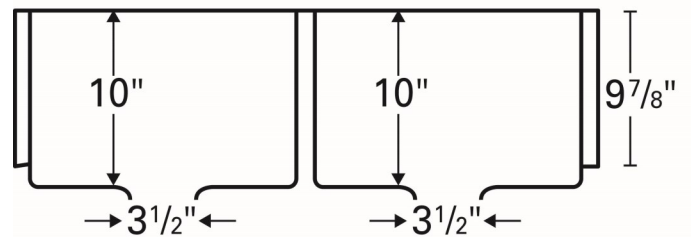

INSTALLATION PROFILE

PROJECT INFORMATION

PROJECT: _____

CONTACT: _____

DATE: _____

NOTES: _____

_____

_____

APPROVAL:

We reserve the right to update product specifications without notice. Please visit karran.com for the most current specification sheets. All dimensions are accurate to 1/4". REV 05-2022