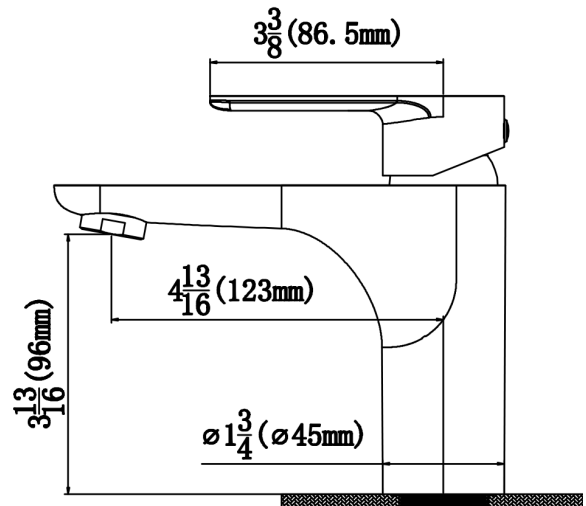

**KBF420SS**

<b>Series:</b>	Bathroom Faucet Collection
<b>Material:</b>	Lead-free brass
<b>Installation Type:</b>	Single hole deck mount
<b>Configuration / Style:</b>	Single lever
<b>Finish:</b>	Durable PVD
<b>Overall Height:</b>	5-13/16"
<b>Spout Reach:</b>	4-13/16"
<b>Spout Height:</b>	3-13/16"
<b>Accessories Included:</b>	Pop-up drain
<b>Finishes Available:</b>	Stainless steel, chrome, matte black

\_\_\_\_\_

**APPROVAL:**

We reserve the right to update product specifications without notice. Please visit [karran.com](http://karran.com) for the most current specification sheets. All dimensions are accurate to 1/4". REV 05-2022