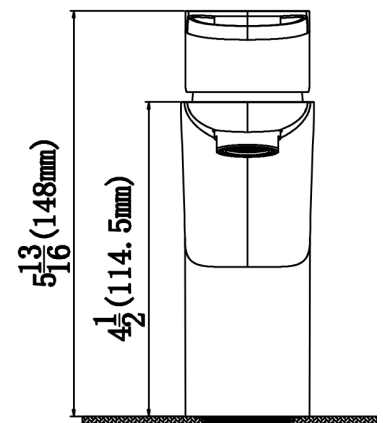

**KBF420SS**

<b>Series:</b>	Bathroom Faucet Collection
<b>Material:</b>	Lead-free brass
<b>Installation Type:</b>	Single hole deck mount
<b>Configuration / Style:</b>	Single lever
<b>Finish:</b>	Durable PVD
<b>Overall Height:</b>	5-13/16"
<b>Spout Reach:</b>	4-13/16"
<b>Spout Height:</b>	3-13/16"
<b>Accessories Included:</b>	Pop-up drain
<b>Finishes Available:</b>	Stainless steel, chrome, matte black

\_\_\_\_\_

**APPROVAL:**

We reserve the right to update product specifications without notice. Please visit [karran.com](http://karran.com) for the most current specification sheets. All dimensions are accurate to 1/4". REV 05-2022