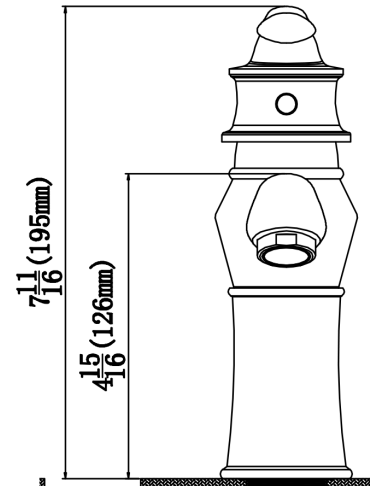

PROJECT INFORMATION

PROJECT: _____

CONTACT: _____

DATE: _____

NOTES: _____

_____

_____

APPROVAL:

We reserve the right to update product specifications without notice. Please visit karran.com for the most current specification sheets. All dimensions are accurate to 1/4". REV 05-2022