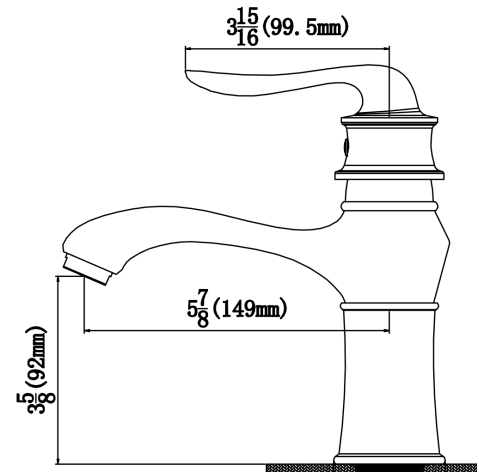

Karran bathroom faucets are designed to look beautiful and function flawlessly. Made using the highest quality, long-lasting components, each faucet will provide years of trouble-free use. This faucet is simple to install with its single hole mounting design, and comes in a variety of elegant, durable finishes that will complement your bathroom décor. Single lever flow and temperature control makes it very simple to operate. Consider one of these faucets the perfect choice for any residential or commercial bathroom project.

Series:	Bathroom Faucet Collection
Material:	Lead-free brass
Installation Type:	Single hole deck mount
Configuration / Style:	Single lever
Finish:	Durable PVD
Overall Height:	7-11/16"
Spout Reach:	5-7/8"
Spout Height:	3-5/8"
Accessories Included:	Pop-up drain
Finishes Available:	Stainless steel, chrome, matte black

KBF430C

PROJECT INFORMATION

PROJECT: _____

CONTACT: _____

DATE: _____

NOTES: _____

_____

_____

APPROVAL:

We reserve the right to update product specifications without notice. Please visit karran.com for the most current specification sheets. All dimensions are accurate to 1/4". REV 05-2022