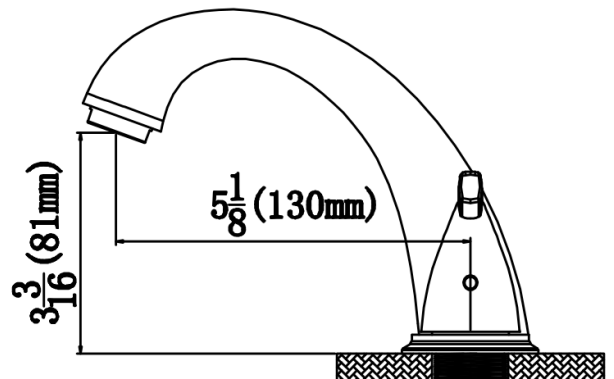

KBF450SS

Series:	Bathroom Faucet Collection
Material:	Lead-free brass
Installation Type:	Three hole deck mount
Configuration / Style:	Dual lever
Finish:	Durable PVD
Overall Height:	5"
Spout Reach:	5-1/8"
Spout Height:	3-3/16"
Accessories Included:	Pop-up drain
Finishes Available:	Stainless steel, chrome, matte black

We reserve the right to update product specifications without notice. Please visit karran.com for the most current specification sheets. All dimensions are accurate to 1/4". REV 05-2022