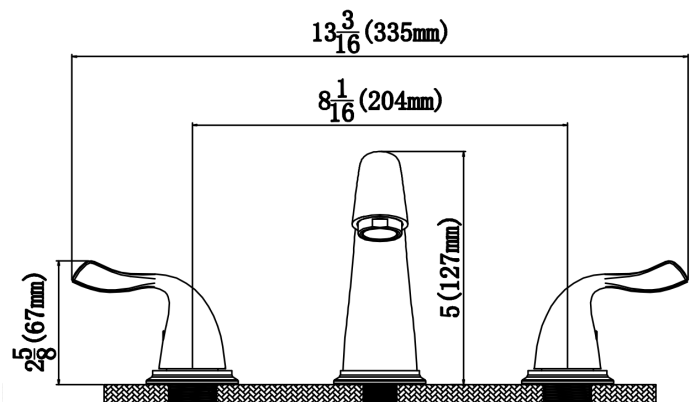

PROJECT INFORMATION

PROJECT: _____

CONTACT: _____

DATE: _____

NOTES: _____

_____

_____

APPROVAL:

We reserve the right to update product specifications without notice. Please visit karran.com for the most current specification sheets. All dimensions are accurate to 1/4". REV 05-2022