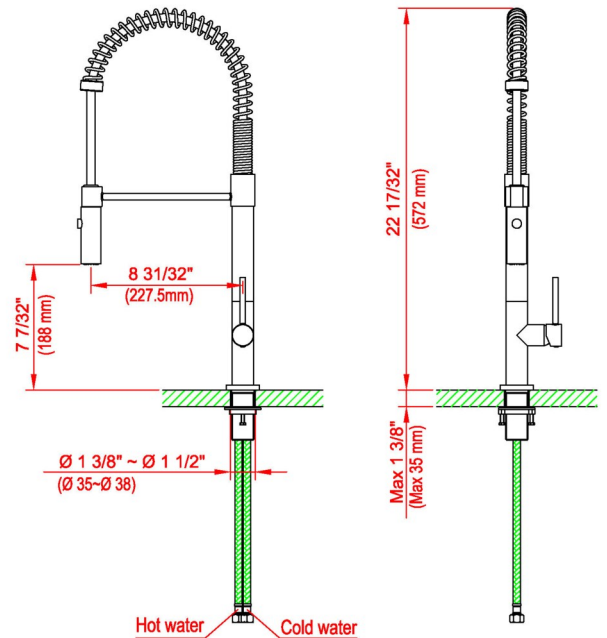

PROJECT INFORMATION

PROJECT: _____

CONTACT: _____

DATE: _____

NOTES: _____

_____

_____

APPROVAL:

OPTIONAL ACCESSORIES

- SD25C, SD35C [Chrome soap dispenser]
- SD25MB, SD35MB [Matte black soap dispenser]
- SD25SS, SD35SS [Stainless steel soap dispenser]

We reserve the right to update product specifications without notice. Please visit karran.com for the most current specification sheets. All dimensions are accurate to 1/4". REV 05-2022