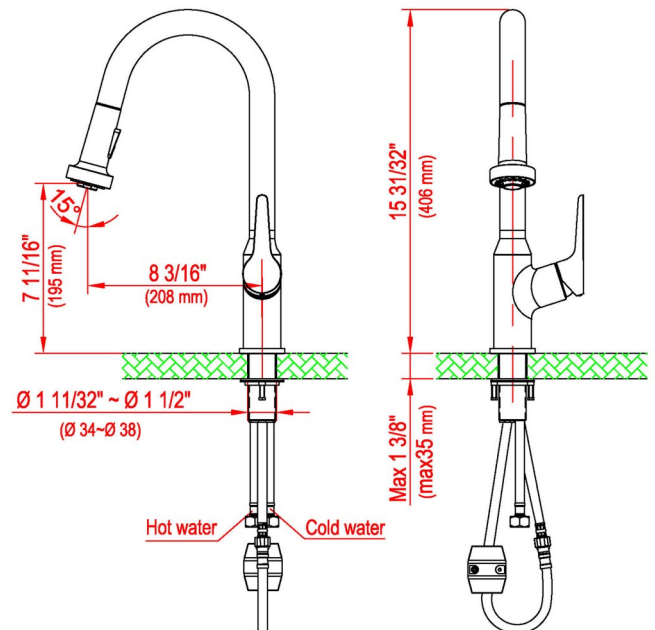

PROJECT INFORMATION

PROJECT: _____

CONTACT: _____

DATE: _____

NOTES: _____

_____

_____

APPROVAL:

OPTIONAL ACCESSORIES

- **SD25C, SD35C** [Chrome soap dispenser]
- **SD25MB, SD35MB** [Matte black soap dispenser]
- **SD25SS, SD35SS** [Stainless steel soap dispenser]

We reserve the right to update product specifications without notice. Please visit karran.com for the most current specification sheets. All dimensions are accurate to 1/4". REV 05-2022