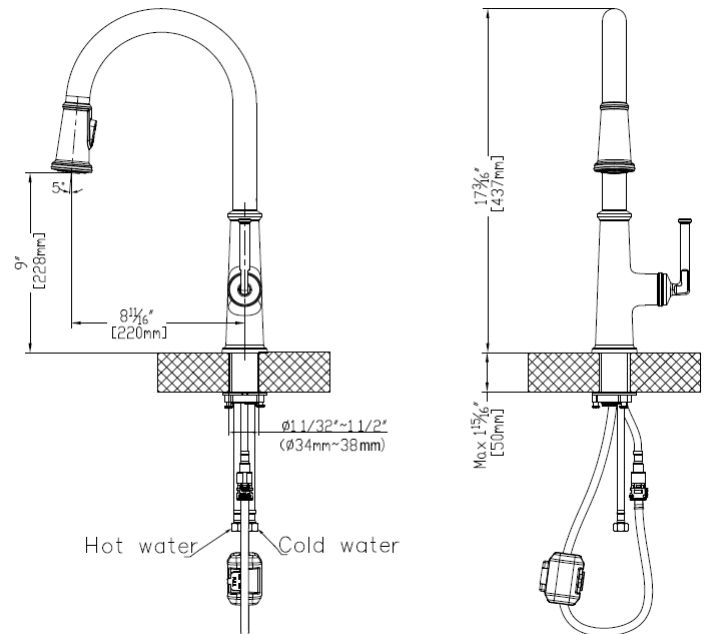

PROJECT INFORMATION

PROJECT: _____

CONTACT: _____

DATE: _____

NOTES: _____

_____

_____

APPROVAL:

OPTIONAL ACCESSORIES

- **SD25MB, SD35MB** [Matte black soap dispenser]
- **SD25SS, SD35SS** [Stainless steel soap dispenser]

We reserve the right to update product specifications without notice. Please visit karran.com for the most current specification sheets. All dimensions are accurate to 1/4". REV 05-2022