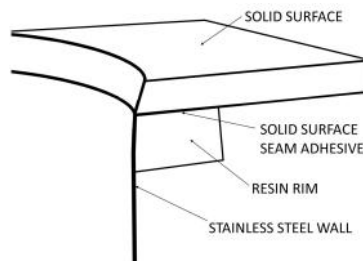

INSTALLATION OPTIONS

IN LAMINATE

IN SOLID SURFACE

PROJECT INFORMATION

PROJECT: _____
CONTACT: _____
DATE: _____
NOTES: _____
_____

APPROVAL:

RECOMMENDED TOOLING FOR INSTALLATION

- 10° Bevel bit [BITLAM] - For laminate
- 24° Bevel bit [BITSS24] - For solid surface
- Seam adhesive [BRISA, BLSSA, WHISA, BISSA]
- Adhesive gun [AG]

OPTIONAL ACCESSORIES

MODELS	STRAINER	FLANGE
• Q-315-WH	QBSWH	QDFWH
• Q-315-BS	QBSBI	QDFBI
• Q-315-BL	QBSBL	QDFBL
• Q-315-BR	QBSBR	QDFBR
• Q-315-CN	QBSCN	QDFCN
• Q-315-GR	QBSGR	QDFGR

We reserve the right to update product specifications without notice. Please visit karran.com for the most current specification sheets. All dimensions are accurate to 1/4". REV 5-2022