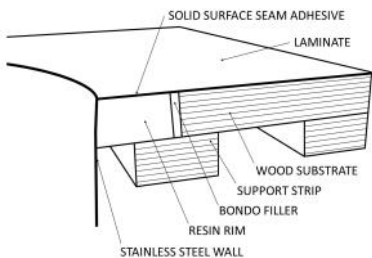

Series:	Quartz Q Series
Material:	80% quartz / 20% acrylic resin
Installation Type:	Seamless undermount
Configuration:	Single bowl
Overall dimensions:	16-5/8" x 16-5/8"
Left bowl dimensions:	14" x 14" x 8"
Drain size:	3-1/2"
Min. cabinet size:	18"
Template included:	No
Clips included:	No
Finishes / Colors:	Bisque, Concrete, White, Black, Grey, Brown

Sinks are listed with IAPMO and meet the requirements of the Uniform Plumbing Code, International Plumbing Code and the National Plumbing Code of Canada.

INSTALLATION OPTIONS

IN LAMINATE

IN SOLID SURFACE