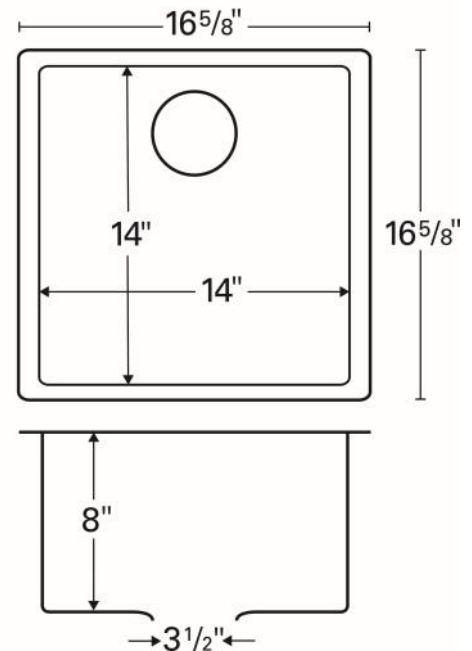

Karran quartz sinks are manufactured from durable quartz composite material that makes them incredibly tough and resilient to even the toughest daily tasks. They contain 80% natural quartz crystals and 20% high performance acrylic resins. These materials provide high scratch, stain, chip and heat resistance. This seamless model can mount seamlessly in laminate and solid surface countertops and is available in a selection of 6 elegant color choices.

Series:	Quartz Q Series
Material:	80% quartz / 20% acrylic resin
Installation Type:	Seamless undermount
Configuration:	Single bowl
Overall dimensions:	16-5/8" x 16-5/8"
Left bowl dimensions:	14" x 14" x 8"
Drain size:	3-1/2"
Min. cabinet size:	18"
Template included:	No
Clips included:	No
Finishes / Colors:	Bisque, Concrete, White, Black, Grey, Brown

Sinks are listed with IAPMO and meet the requirements of the Uniform Plumbing Code, International Plumbing Code and the National Plumbing Code of Canada.

INSTALLATION OPTIONS

IN LAMINATE

IN SOLID SURFACE

PROJECT INFORMATION

PROJECT: _____
CONTACT: _____
DATE: _____
NOTES: _____
_____

APPROVAL:

RECOMMENDED TOOLING FOR INSTALLATION

- 10° Bevel bit [BITLAM] - For laminate
- 24° Bevel bit [BITSS24] - For solid surface
- Seam adhesive [BRISA, BLSSA, WHISA, BISSA]
- Adhesive gun [AG]

OPTIONAL ACCESSORIES

MODELS	STRAINER	FLANGE
• Q-315-WH	QBSWH	QDFWH
• Q-315-BS	QBSBI	QDFBI
• Q-315-BL	QBSBL	QDFBL
• Q-315-BR	QBSBR	QDFBR
• Q-315-CN	QBSCN	QDFCN
• Q-315-GR	QBSGR	QDFGR

We reserve the right to update product specifications without notice. Please visit karran.com for the most current specification sheets. All dimensions are accurate to 1/4". REV 5-2022