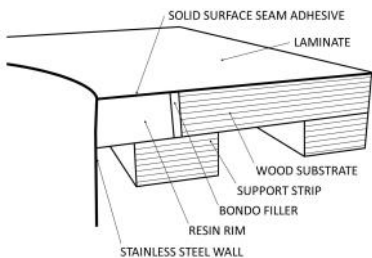

INSTALLATION OPTIONS

IN LAMINATE

IN SOLID SURFACE

PROJECT INFORMATION

PROJECT: _____
CONTACT: _____
DATE: _____
NOTES: _____
_____
_____

APPROVAL:

RECOMMENDED TOOLING FOR INSTALLATION

- 10° Bevel bit [BITLAM]- For Laminate
- 24° Bevel bit [BITSS24]-For Solid surface
- Seam adhesive [BRISA, BLSSA, WHISA, BISSA]
- Adhesive gun [AG]

OPTIONAL ACCESSORIES

MODELS	STRAINER/FLANGE	GRID
• Q-340-WH	QBSWH/QDFWH	GR-3004
• Q-340-BS	QBSBI/QDFBI	GR-3004
• Q-340-BL	QBSBL/QDFBL	GR-3004
• Q-340-BR	QBSBR/QDFBR	GR-3004
• Q-340-CN	QBSCN/QDFCN	GR-3004
• Q-340-GR	QBSGR/QDFGR	GR-3004

We reserve the right to update product specifications without notice. Please visit karran.com for the most current specification sheets. All dimensions are accurate to 1/4". REV 5-2022