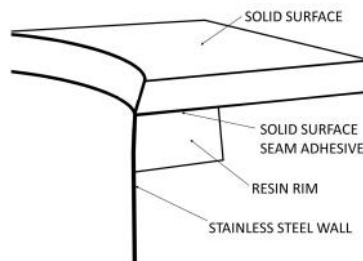

INSTALLATION OPTIONS

IN LAMINATE

IN SOLID SURFACE

PROJECT INFORMATION

PROJECT: _____
CONTACT: _____
DATE: _____
NOTES: _____
_____
_____

APPROVAL:

RECOMMENDED TOOLING FOR INSTALLATION

- 10° Bevel bit [BITLAM]- For Laminate
- 24° Bevel bit [BITSS24]-For Solid surface
- Seam adhesive [BRISA, BLSSA, WHISA, BISSA]
- Adhesive gun [AG]

OPTIONAL ACCESSORIES

MODELS	STRAINER/FLANGE	GRID
• Q-340-WH	QBSWH/QDFWH	GR-3004
• Q-340-BS	QBSBI/QDFBI	GR-3004
• Q-340-BL	QBSBL/QDFBL	GR-3004
• Q-340-BR	QBSBR/QDFBR	GR-3004
• Q-340-CN	QBSCN/QDFCN	GR-3004
• Q-340-GR	QBSGR/QDFGR	GR-3004

We reserve the right to update product specifications without notice. Please visit karran.com for the most current specification sheets. All dimensions are accurate to 1/4". REV 5-2022