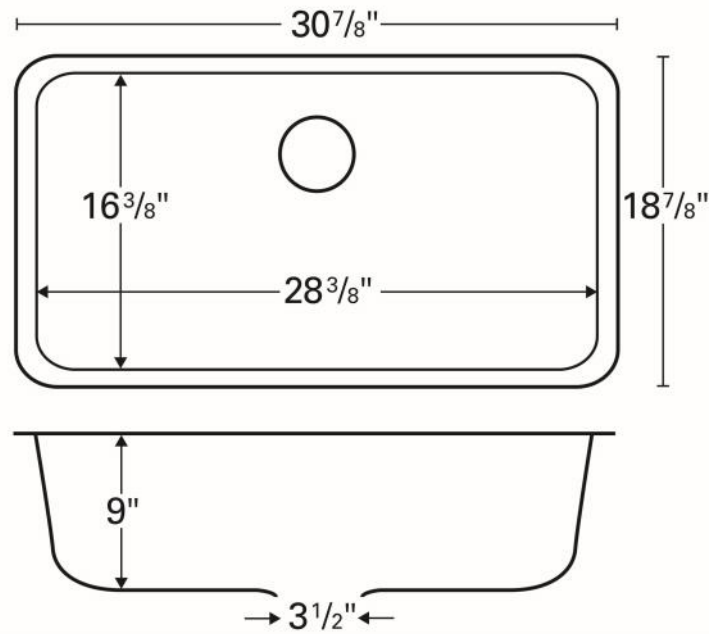

Sinks are listed with IAPMO and meet the requirements of the Uniform Plumbing Code, International Plumbing Code and the National Plumbing Code of Canada.