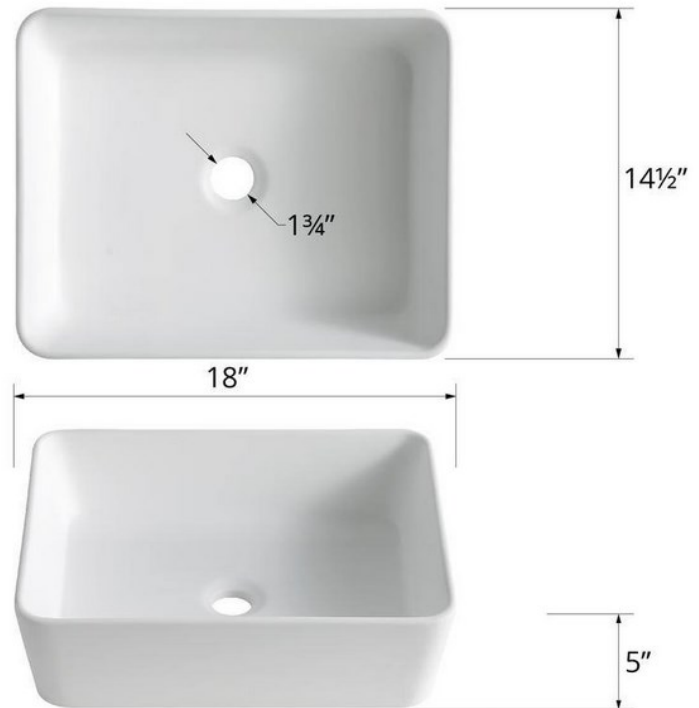

Karran Quattro Matte sinks are designed with grace and flair combined, creating sinks that are truly eye-catching. They are produced from a 100% acrylic solid surface. All models are available in our crisp white finish. They feature a matte surface that is easy to clean and care for, and disguises scuffs and scratches to the surface. Consider them the perfect choice for any residential or commercial bathroom project. All Quattro Matte sinks are designed to be vessel mounted above the countertop, allowing for more storage space in the cabinet below. Pair your Quattro Matte sink with a Karran bathroom faucet. Select a taller faucet for all vessel sink installations.

Series:	Quattro Matte Collection
Material:	Solid surface acrylic
Installation Type:	Vessel mount
Configuration / Style:	Vanity bowl
Finish:	Matte finish
Overall dimensions:	18" x 14-1/2" x 5"
Drain size:	1-3/4"
Min. cabinet size:	21"
Template included:	No
Clips included:	No
Accessories included:	No
Colors available:	White

OPTIONAL ACCESSORIES

- PU25C [Chrome]
- PU25MB [Matte black]
- PU25SS [Stainless steel]

We reserve the right to update product specifications without notice. Please visit karran.com for the most current specification sheets. All dimensions are accurate to 1/4". REV 05-2022