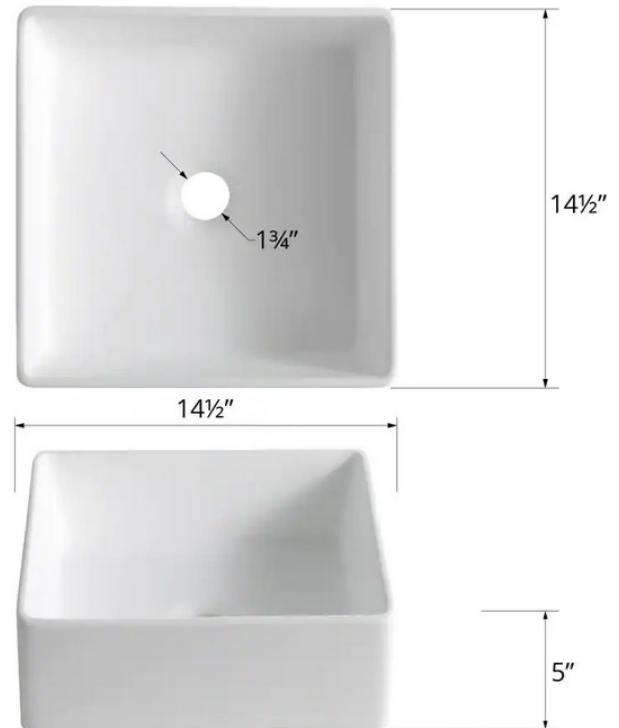

Karran Quattro Matte sinks are designed with grace and flair combined, creating sinks that are truly eye-catching. They are produced from a 100% acrylic solid surface. All models are available in our crisp white finish. They feature a matte surface that is easy to clean and care for, and disguises scuffs and scratches to the surface. Consider them the perfect choice for any residential or commercial bathroom project. All Quattro Matte sinks are designed to be vessel mounted above the countertop, allowing for more storage space in the cabinet below. Pair your Quattro Matte sink with a Karran bathroom faucet. Select a taller faucet for all vessel sink installations.

Series:	Quattro Matte Collection
Material:	Solid surface acrylic
Installation Type:	Vessel mount
Configuration / Style:	Vanity bowl
Finish:	Matte finish
Overall dimensions:	14-1/2" x 14-1/2" x 5"
Drain size:	1-3/4"
Min. cabinet size:	18"
Template included:	No
Clips included:	No
Accessories included:	No
Colors available:	White

OPTIONAL ACCESSORIES

- PU25C [Chrome]
- PU25MB [Matte black]
- PU25SS [Stainless steel]

We reserve the right to update product specifications without notice. Please visit karran.com for the most current specification sheets. All dimensions are accurate to 1/4". REV 05-2022