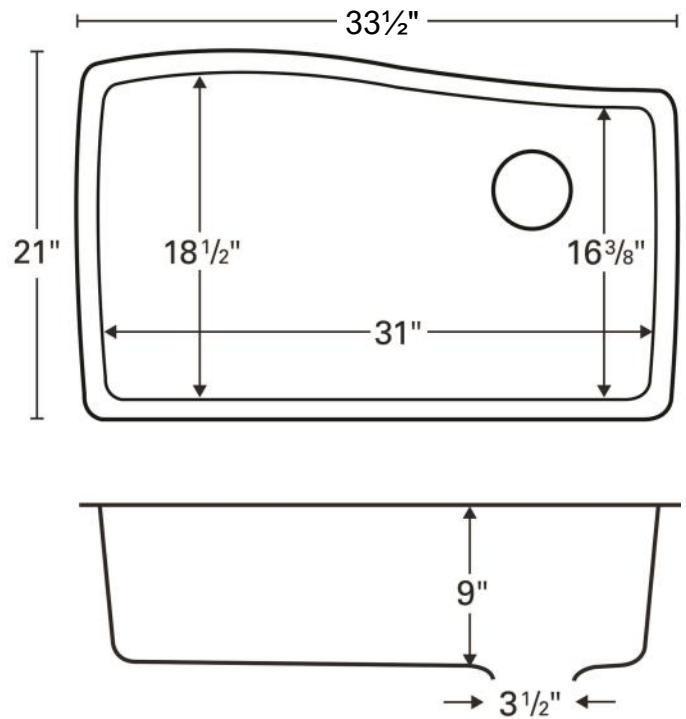

Karran quartz sinks are manufactured from durable quartz composite material that makes them incredibly tough and resilient to even the toughest daily kitchen tasks. They contain 80% natural quartz crystals and 20% high performance acrylic resins. These materials provide high scratch, stain, chip and heat resistance. This stylish undermount design is available in a selection of 6 elegant color choices.

Series:	Quartz QU Series
Material:	80% quartz / 20% acrylic resin
Installation Type:	Undermount
Configuration:	Large single bowl
Overall dimensions:	33-1/2" x 21"
Bowl dimensions:	31" x 18-1/2" x 9"
Drain size:	3-1/2"
Min. cabinet size:	36"
Template / clips included:	Yes
Accessories included:	Stainless steel basket strainer, stainless steel bottom grid, Luster Pro cleaning oil
Finishes / Colors:	Bisque, Concrete, White, Black, Grey, Brown

Sinks are listed with IAPMO and meet the requirements of the Uniform Plumbing Code, International Plumbing Code and the National Plumbing Code of Canada.

INSTALLATION METHOD

OPTIONAL ACCESSORIES

MODELS	COLOR	STRAINER	FLANGE
• QU-722-WH	White	QBSWH	QDFWH
• QU-722-BI	Bisque	QBSBI	QDFBI
• QU-722-BL	Black	QBSBL	QDFBL
• QU-722-BR	Brown	QBSBR	QDFBR
• QU-722-CN	Concrete	QBSCN	QDFCN
• QU-722-GR	Grey	QBSGR	QDFGR

We reserve the right to update product specifications without notice. Please visit karran.com for the most current specification sheets. All dimensions are accurate to 1/4". REV 5-2022

PROJECT INFORMATION

PROJECT: _____

CONTACT: _____

DATE: _____

NOTES: _____

_____

_____

APPROVAL: