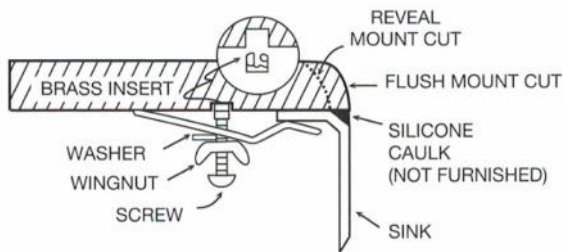

INSTALLATION METHOD

OPTIONAL ACCESSORIES

MODELS	COLOR	STRAINER	FLANGE
• QU-722-WH	White	QBSWH	QDFWH
• QU-722-BI	Bisque	QBSBI	QDFBI
• QU-722-BL	Black	QBSBL	QDFBL
• QU-722-BR	Brown	QBSBR	QDFBR
• QU-722-CN	Concrete	QBSCN	QDFCN
• QU-722-GR	Grey	QBSGR	QDFGR

We reserve the right to update product specifications without notice. Please visit karran.com for the most current specification sheets. All dimensions are accurate to 1/4". REV 5-2022

PROJECT INFORMATION

PROJECT: _____

CONTACT: _____

DATE: _____

NOTES: _____

_____

_____

APPROVAL: