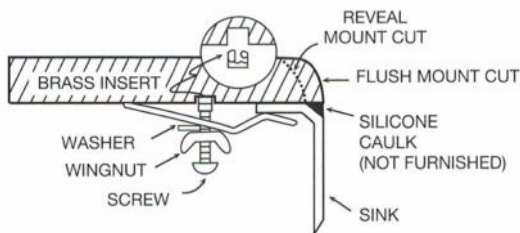

Sinks are listed with IAPMO and meet the requirements of the Uniform Plumbing Code, International Plumbing Code and the National Plumbing Code of Canada.