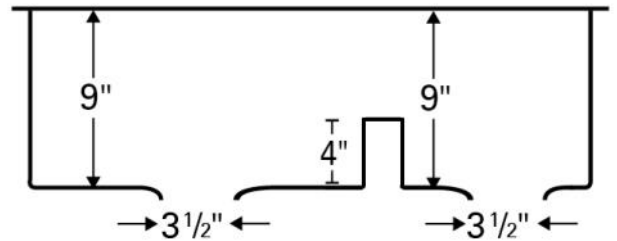

PROJECT INFORMATION

PROJECT: _____

CONTACT: _____

DATE: _____

NOTES: _____

_____

_____

APPROVAL:

OPTIONAL ACCESSORIES

MODELS	COLOR	STRAINER	FLANGE
• QU-811-WH	White	QBSWH	QDFWH
• QU-811-BI	Bisque	QBSBI	QDFBI
• QU-811-BL	Black	QBSBL	QDFBL
• QU-811-BR	Brown	QBSBR	QDFBR
• QU-811-CN	Concrete	QBSCN	QDFCN
• QU-811-GR	Grey	QBSGR	QDFGR

We reserve the right to update product specifications without notice. Please visit karran.com for the most current specification sheets. All dimensions are accurate to 1/4". REV 05-2022