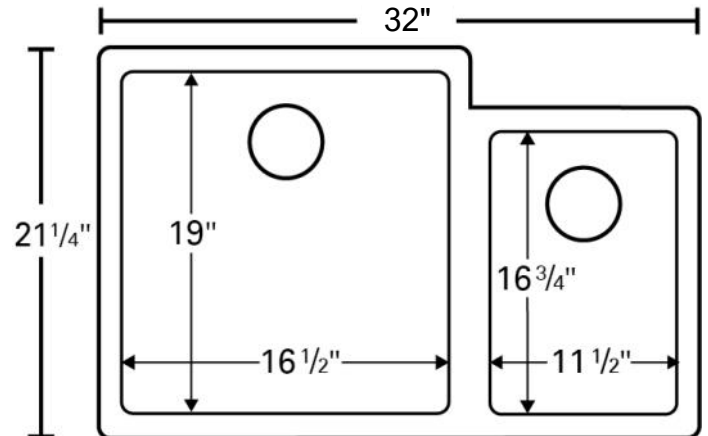

PROJECT INFORMATION

PROJECT: _____

CONTACT: _____

DATE: _____

NOTES: _____

_____

_____

APPROVAL:

OPTIONAL ACCESSORIES

MODELS	COLOR	STRAINER	FLANGE
• QU-811-WH	White	QBSWH	QDFWH
• QU-811-BI	Bisque	QBSBI	QDFBI
• QU-811-BL	Black	QBSBL	QDFBL
• QU-811-BR	Brown	QBSBR	QDFBR
• QU-811-CN	Concrete	QBSCN	QDFCN
• QU-811-GR	Grey	QBSGR	QDFGR

We reserve the right to update product specifications without notice. Please visit karran.com for the most current specification sheets. All dimensions are accurate to 1/4". REV 05-2022