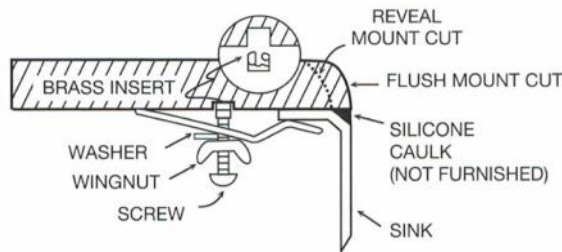

INSTALLATION METHOD

PROJECT INFORMATION

PROJECT: _____
CONTACT: _____
DATE: _____
NOTES: _____
_____

APPROVAL:

INCLUDED ACCESSORIES

MODELS	COLOR	STRAINER BASKET	CUTTING BOARD	COLANDER	DRYING RACK	GRID
•QUWS-875-WH	White	Yes	Yes	Yes	Yes	Yes
•QUWS-875-BI	Bisque	Yes	Yes	Yes	Yes	Yes
•QUWS-875-BL	Black	Yes	Yes	Yes	Yes	Yes
•QUWS-875-BR	Brown	Yes	Yes	Yes	Yes	Yes
•QUWS-875-CN	Concrete	Yes	Yes	Yes	Yes	Yes
•QUWS-875-GR	Grey	Yes	Yes	Yes	Yes	Yes

We reserve the right to update product specifications without notice. Please visit karran.com for the most current specification sheets. All dimensions are accurate to 1/4". REV 5-2022