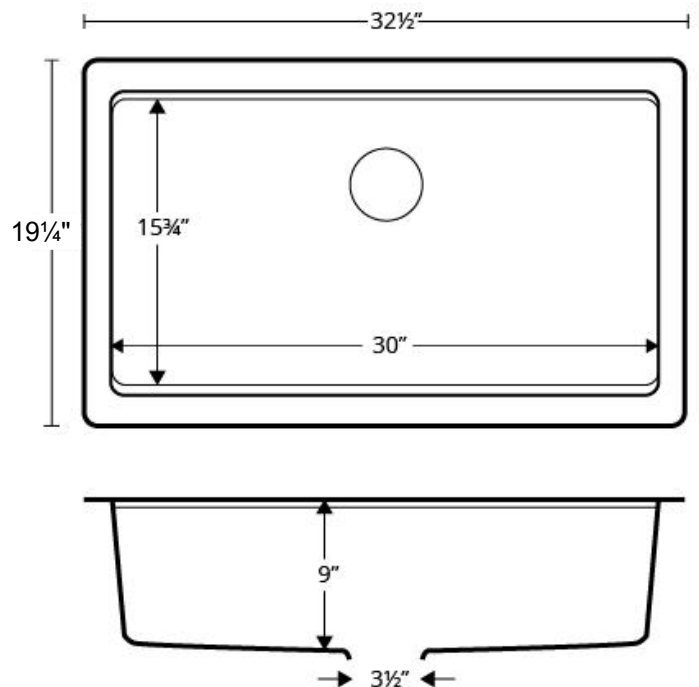

Karran quartz sinks are manufactured from durable quartz composite material that makes them incredibly tough and resilient to even the toughest daily kitchen tasks. They contain 80% natural quartz crystals and 20% high performance acrylic resins. These materials provide high scratch, stain, chip and heat resistance. This practical undermount design is available in a selection of 6 elegant color choices. It comes complete with an assortment of accessories.

Series:	Quartz QU Series
Material:	80% quartz / 20% acrylic resin
Installation Type:	Undermount
Configuration:	Large single bowl workstation
Overall dimensions:	32-1/2" x 19-1/4"
Bowl dimensions:	30" x 15-3/4" x 9"
Drain size:	3-1/2"
Min. cabinet size:	36"
Template included:	Yes
Clips included:	Yes
Finishes / Colors:	Bisque, Concrete, White, Black, Grey, Brown

Sinks are listed with IAPMO and meet the requirements of the Uniform Plumbing Code, International Plumbing Code and the National Plumbing Code of Canada.

INSTALLATION METHOD

PROJECT INFORMATION

PROJECT: _____
CONTACT: _____
DATE: _____
NOTES: _____
_____

APPROVAL:

INCLUDED ACCESSORIES

MODELS	COLOR	STRAINER BASKET	CUTTING BOARD	COLANDER	DRYING RACK	GRID
•QUWS-875-WH	White	Yes	Yes	Yes	Yes	Yes
•QUWS-875-BI	Bisque	Yes	Yes	Yes	Yes	Yes
•QUWS-875-BL	Black	Yes	Yes	Yes	Yes	Yes
•QUWS-875-BR	Brown	Yes	Yes	Yes	Yes	Yes
•QUWS-875-CN	Concrete	Yes	Yes	Yes	Yes	Yes
•QUWS-875-GR	Grey	Yes	Yes	Yes	Yes	Yes

We reserve the right to update product specifications without notice. Please visit karran.com for the most current specification sheets. All dimensions are accurate to 1/4". REV 5-2022