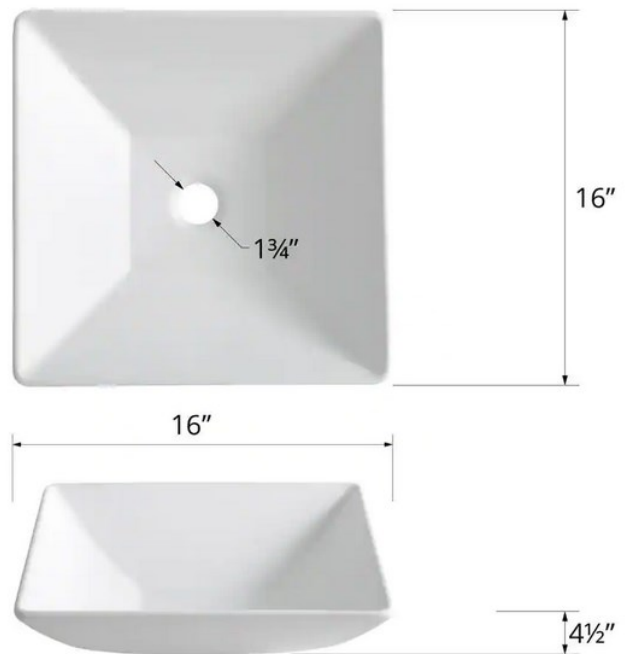

Karran Quattro Matte sinks are designed with grace and flair combined, creating sinks that are truly eye-catching. They are produced from a 100% acrylic solid surface. All models are available in our crisp white finish. They feature a matte surface that is easy to clean and care for, and disguises scuffs and scratches to the surface. Consider them the perfect choice for any residential or commercial bathroom project. All Quattro Matte sinks are designed to be vessel mounted above the countertop, allowing for more storage space in the cabinet below. Pair your Quattro Matte sink with a Karran bathroom faucet. Select a taller faucet for all vessel sink installations.

Series:	Quattro Matte Collection
Material:	Solid surface acrylic
Installation Type:	Vessel mount
Configuration / Style:	Vanity bowl
Finish:	Matte finish
Overall dimensions:	16" x 16" x 4-1/2"
Drain size:	1-3/4"
Min. cabinet size:	18"
Template included:	No
Clips included:	No
Accessories included:	No
Colors available:	White

PROJECT INFORMATION

PROJECT: _____

CONTACT: _____

DATE: _____

NOTES: _____

_____

_____

APPROVAL:

RECOMMENDED TOOLING FOR INSTALLATION

- 100% Clear silicone
- Adjustable wrench

OPTIONAL ACCESSORIES

- PU25C [Chrome]
- PU25MB [Matte black]
- PU25SS [Stainless steel]

We reserve the right to update product specifications without notice. Please visit karran.com for the most current specification sheets. All dimensions are accurate to 1/4". REV 05-2022