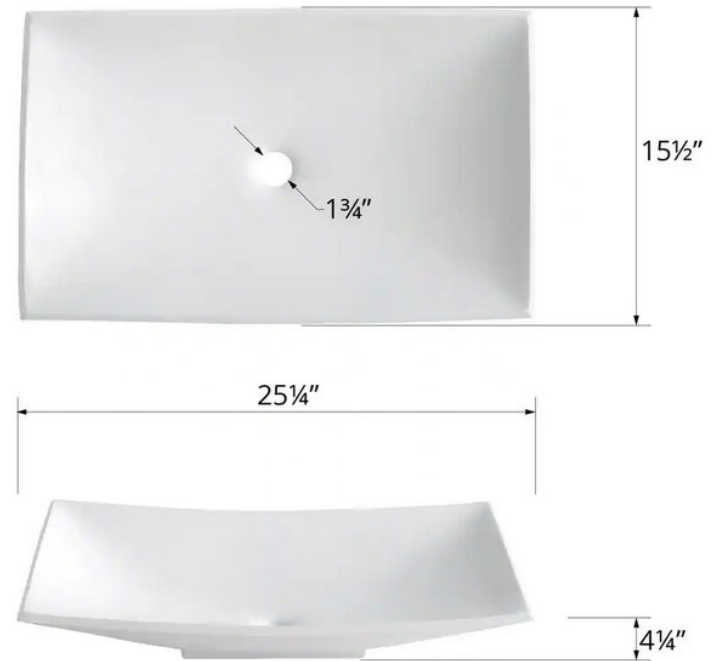

Karran Quattro Matte sinks are designed with grace and flair combined, creating sinks that are truly eye-catching. They are produced from a 100% acrylic solid surface. All models are available in our crisp white finish. They feature a matte surface that is easy to clean and care for, and disguises scuffs and scratches to the surface. Consider them the perfect choice for any residential or commercial bathroom project. All Quattro Matte sinks are designed to be vessel mounted above the countertop, allowing for more storage space in the cabinet below. Pair your Quattro Matte sink with a Karran bathroom faucet. Select a taller faucet for all vessel sink installations.

Series:	Quattro Matte Collection
Material:	Solid surface acrylic
Installation Type:	Vessel mount
Configuration / Style:	Vanity bowl
Finish:	Matte finish
Overall dimensions:	25-1/4" x 15-1/2" x 4-1/4"
Drain size:	1-3/4"
Min. cabinet size:	27"
Template included:	No
Clips included:	No
Accessories included:	No
Colors available:	White

PROJECT INFORMATION

PROJECT: _____

CONTACT: _____

DATE: _____

NOTES: _____

_____

_____

APPROVAL:

RECOMMENDED TOOLING FOR INSTALLATION

- 100% Clear silicone
- Adjustable wrench

OPTIONAL ACCESSORIES

- PU25C [Chrome]
- PU25MB [Matte black]
- PU25SS [Stainless steel]

We reserve the right to update product specifications without notice. Please visit karran.com for the most current specification sheets. All dimensions are accurate to 1/4". REV 05-2022