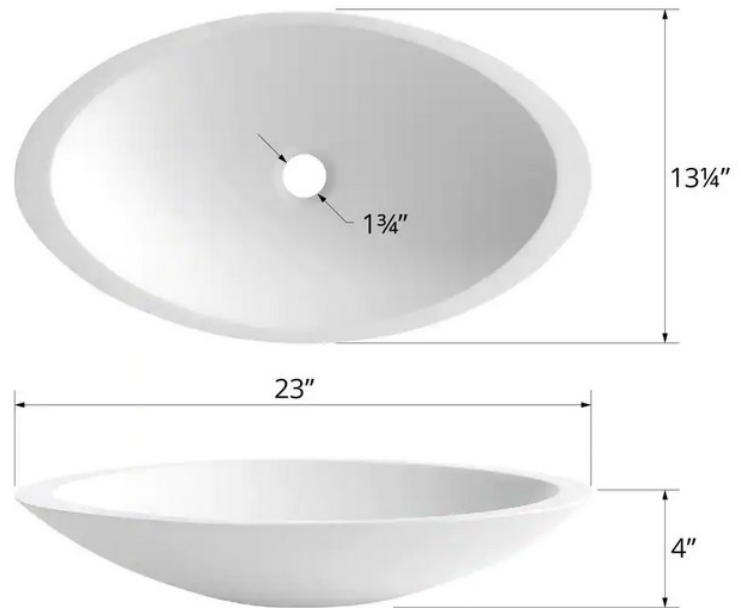

Karran Quattro Matte sinks are designed with grace and flair combined, creating sinks that are truly eye-catching. They are produced from a 100% acrylic solid surface. All models are available in our crisp white finish. They feature a matte surface that is easy to clean and care for, and disguises scuffs and scratches to the surface. Consider them the perfect choice for any residential or commercial bathroom project. All Quattro Matte sinks are designed to be vessel mounted above the countertop, allowing for more storage space in the cabinet below. Pair your Quattro Matte sink with a Karran bathroom faucet. Select a taller faucet for all vessel sink installations.

Series:	Quattro Matte Collection
Material:	Solid surface acrylic
Installation Type:	Vessel mount
Configuration / Style:	Vanity bowl
Finish:	Matte finish
Overall dimensions:	23" x 13-1/4" x 4"
Drain size:	1-3/4"
Min. cabinet size:	24"
Template included:	No
Clips included:	No
Accessories included:	No
Colors available:	White

Series:	Quattro Matte Collection
Material:	Solid surface acrylic
Installation Type:	Vessel mount
Configuration / Style:	Vanity bowl
Finish:	Matte finish
Overall dimensions:	19-1/4" x 19-1/4" x 4"
Drain size:	1-3/4"
Min. cabinet size:	21"
Template included:	No
Clips included:	No
Accessories included:	No
Colors available:	White