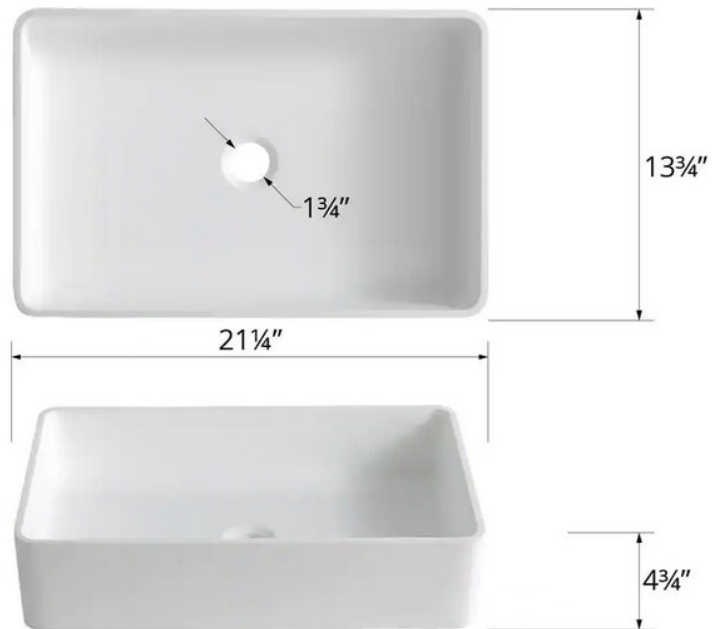

Karran Quattro Matte sinks are designed with grace and flair combined, creating sinks that are truly eye-catching. They are produced from a 100% acrylic solid surface. All models are available in our crisp white finish. They feature a matte surface that is easy to clean and care for, and disguises scuffs and scratches to the surface. Consider them the perfect choice for any residential or commercial bathroom project. All Quattro Matte sinks are designed to be vessel mounted above the countertop, allowing for more storage space in the cabinet below. Pair your Quattro Matte sink with a Karran bathroom faucet. Select a taller faucet for all vessel sink installations.

Series:	Quattro Matte Collection
Material:	Solid surface acrylic
Installation Type:	Vessel mount
Configuration / Style:	Vanity bowl
Finish:	Matte finish
Overall dimensions:	21-1/4" x 13-3/4" x 4-3/4"
Drain size:	1-3/4"
Min. cabinet size:	24"
Template included:	No
Clips included:	No
Accessories included:	No
Colors available:	White

PROJECT INFORMATION

PROJECT: _____

CONTACT: _____

DATE: _____

NOTES: _____

_____

_____

APPROVAL:

RECOMMENDED TOOLING FOR INSTALLATION

- 100% Clear silicone
- Adjustable wrench

OPTIONAL ACCESSORIES

- PU25C [Chrome]
- PU25MB [Matte black]
- PU25SS [Stainless steel]

We reserve the right to update product specifications without notice. Please visit karran.com for the most current specification sheets. All dimensions are accurate to 1/4". REV 05-2022