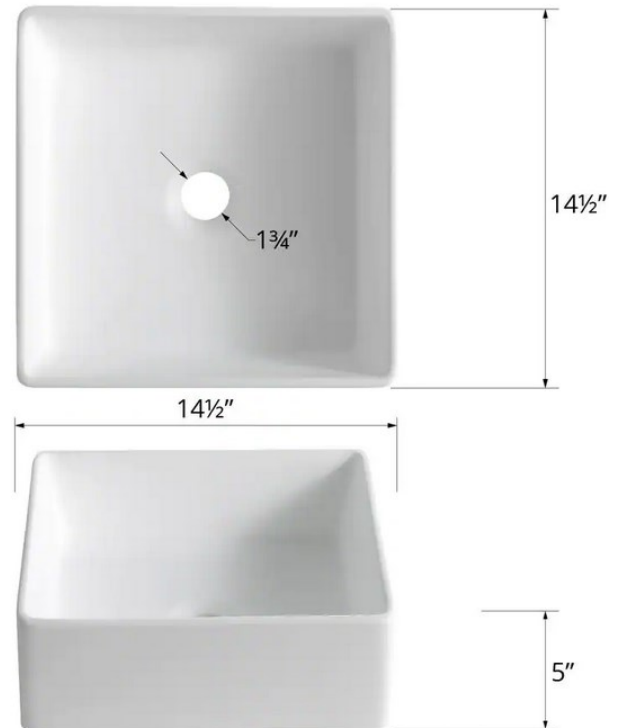

Karran Quattro Matte sinks are designed with grace and flair combined, creating sinks that are truly eye-catching. They are produced from a 100% acrylic solid surface. All models are available in our crisp white finish. They feature a matte surface that is easy to clean and care for, and disguises scuffs and scratches to the surface. Consider them the perfect choice for any residential or commercial bathroom project. All Quattro Matte sinks are designed to be vessel mounted above the countertop, allowing for more storage space in the cabinet below. Pair your Quattro Matte sink with a Karran bathroom faucet. Select a taller faucet for all vessel sink installations.

Series:	Quattro Matte Collection
Material:	Solid surface acrylic
Installation Type:	Vessel mount
Configuration / Style:	Vanity bowl
Finish:	Matte finish
Overall dimensions:	14-1/2" x 14-1/2" x 5"
Drain size:	1-3/4"
Min. cabinet size:	18"
Template included:	No
Clips included:	No
Accessories included:	No
Colors available:	White

PROJECT INFORMATION

PROJECT: _____

CONTACT: _____

DATE: _____

NOTES: _____

_____

_____

APPROVAL:

RECOMMENDED TOOLING FOR INSTALLATION

- 100% Clear silicone
- Adjustable wrench

OPTIONAL ACCESSORIES

- PU25C [Chrome]
- PU25MB [Matte black]
- PU25SS [Stainless steel]

We reserve the right to update product specifications without notice. Please visit karran.com for the most current specification sheets. All dimensions are accurate to 1/4". REV 05-2022