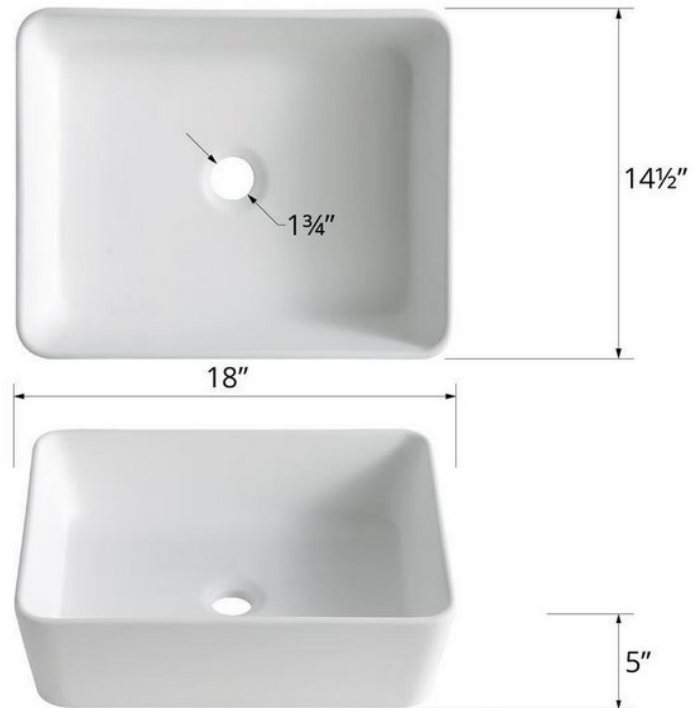

PROJECT INFORMATION

PROJECT: _____

CONTACT: _____

DATE: _____

NOTES: _____

_____

_____

APPROVAL:

RECOMMENDED TOOLING FOR INSTALLATION

- 100% Clear silicone
- Adjustable wrench

OPTIONAL ACCESSORIES

- PU25C [Chrome]
- PU25MB [Matte black]
- PU25SS [Stainless steel]

We reserve the right to update product specifications without notice. Please visit karran.com for the most current specification sheets. All dimensions are accurate to 1/4". REV 05-2022