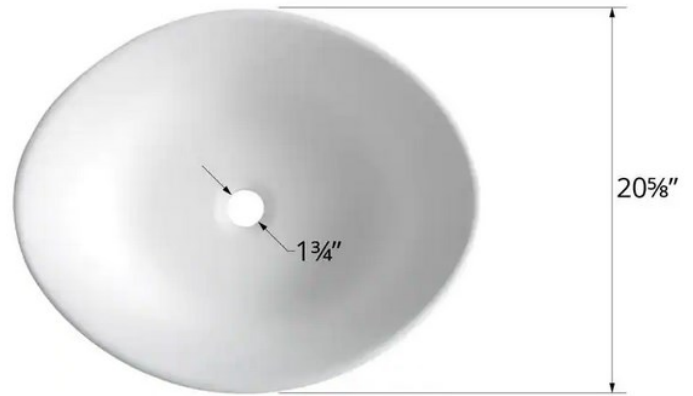

Karran Quattro Matte sinks are designed with grace and flair combined, creating sinks that are truly eye-catching. They are produced from a 100% acrylic solid surface. All models are available in our crisp white finish. They feature a matte surface that is easy to clean and care for, and disguises scuffs and scratches to the surface. Consider them the perfect choice for any residential or commercial bathroom project. All Quattro Matte sinks are designed to be vessel mounted above the countertop, allowing for more storage space in the cabinet below. Pair your Quattro Matte sink with a Karran bathroom faucet. Select a taller faucet for all vessel sink installations.

Series:	Quattro Matte Collection
Material:	Solid surface acrylic
Installation Type:	Vessel mount
Configuration / Style:	Vanity bowl
Finish:	Matte finish
Overall dimensions:	20-5/8" x 17" x 7"
Drain size:	1-3/4"
Min. cabinet size:	21"
Template included:	No
Clips included:	No
Accessories included:	No
Colors available:	White

PROJECT INFORMATION

PROJECT: _____

CONTACT: _____

DATE: _____

NOTES: _____

_____

_____

APPROVAL:

RECOMMENDED TOOLING FOR INSTALLATION

- 100% Clear silicone
- Adjustable wrench

OPTIONAL ACCESSORIES

- PU25C [Chrome]
- PU25MB [Matte black]
- PU25SS [Stainless steel]

We reserve the right to update product specifications without notice. Please visit karran.com for the most current specification sheets. All dimensions are accurate to 1/4". REV 05-2022