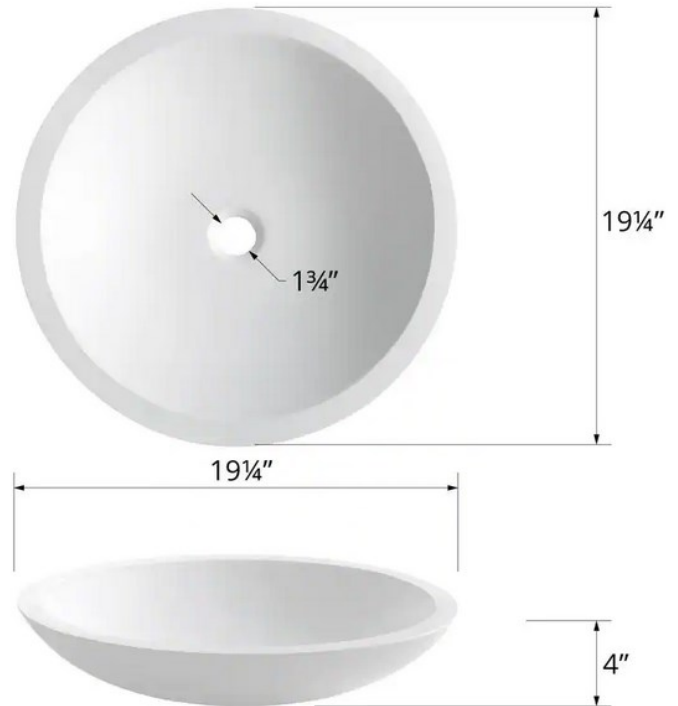

Series:	Quattro Matte Collection
Material:	Solid surface acrylic
Installation Type:	Vessel mount
Configuration / Style:	Vanity bowl
Finish:	Matte finish
Overall dimensions:	23" x 13-1/4" x 4"
Drain size:	1-3/4"
Min. cabinet size:	24"
Template included:	No
Clips included:	No
Accessories included:	No
Colors available:	White

OPTIONAL ACCESSORIES

- PU25C [Chrome]
- PU25MB [Matte black]
- PU25SS [Stainless steel]

We reserve the right to update product specifications without notice. Please visit karran.com for the most current specification sheets. All dimensions are accurate to 1/4". REV 05-2022

Series:	Quattro Matte Collection
Material:	Solid surface acrylic
Installation Type:	Vessel mount
Configuration / Style:	Vanity bowl
Finish:	Matte finish
Overall dimensions:	19-1/4" x 19-1/4" x 4"
Drain size:	1-3/4"
Min. cabinet size:	21"
Template included:	No
Clips included:	No
Accessories included:	No
Colors available:	White