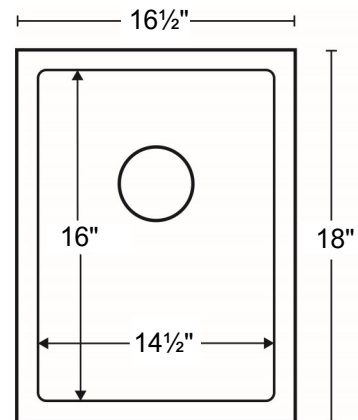

Series:	Select Series
Material:	16 Gauge, Type 304 stainless steel
Installation Type:	Undermount
Configuration / Style:	Single bowl
Finish:	Soft satin brushed finish
Overall dimensions:	16-1/2" x 18"
Inside dimensions:	14-1/2" x 16" x 9"
Drain size:	3-1/2"
Min. cabinet size:	18"
Template included:	Yes
Clips included:	Yes

- Stainless steel basket strainer [L-1]
- Stainless steel basket strainer [L-2]
- Stainless steel disposal flange [L-2DF]
- Stainless steel bottom grid [GR-3020]

We reserve the right to update product specifications without notice. Please visit karran.com for the most current specification sheets. All dimensions are accurate to 1/4". REV 05-2022