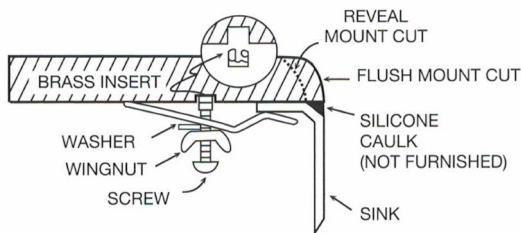

INSTALLATION PROFILE

PROJECT INFORMATION

PROJECT: _____

CONTACT: _____

DATE: _____

NOTES: _____

_____

_____

APPROVAL:

OPTIONAL ACCESSORIES

- Stainless steel basket strainer [L-1]
- Stainless steel basket strainer [L-2]
- Stainless steel disposal flange [L-2DF]
- Stainless steel bottom grid [GR-3020]

We reserve the right to update product specifications without notice. Please visit karran.com for the most current specification sheets. All dimensions are accurate to 1/4". REV 05-2022