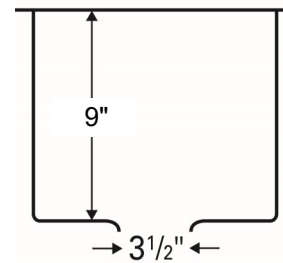

Series:	Select Series
Material:	16 Gauge, Type 304 stainless steel
Installation Type:	Undermount
Configuration / Style:	Single bowl
Finish:	Soft satin brushed finish
Overall dimensions:	16-1/2" x 18"
Inside dimensions:	14-1/2" x 16" x 9"
Drain size:	3-1/2"
Min. cabinet size:	18"
Template included:	Yes
Clips included:	Yes