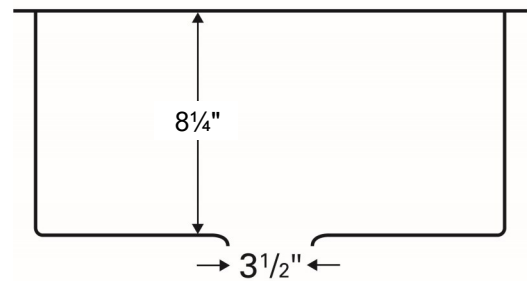

Series:	Select Series
Material:	16 Gauge, Type 304 stainless steel
Installation Type:	Undermount
Configuration / Style:	Single bowl
Finish:	Soft satin brushed finish
Overall dimensions:	21-1/4" x 17-1/4"
Inside dimensions:	19-3/4" x 15-3/4" x 8-1/4"
Drain size:	3-1/2"
Min. cabinet size:	24"
Template included:	Yes
Clips included:	Yes