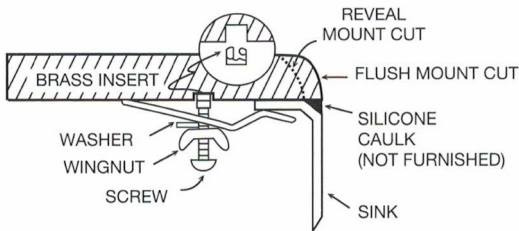

INSTALLATION PROFILE

PROJECT INFORMATION

PROJECT: _____

CONTACT: _____

DATE: _____

NOTES: _____

_____

_____

APPROVAL:

OPTIONAL ACCESSORIES

- Stainless steel basket strainer [L-1]
- Stainless steel basket strainer [L-2]
- Stainless steel disposal flange [L-2DF]
- Stainless steel bottom grid [GR-3019]

We reserve the right to update product specifications without notice. Please visit karran.com for the most current specification sheets. All dimensions are accurate to 1/4". REV 05-2022