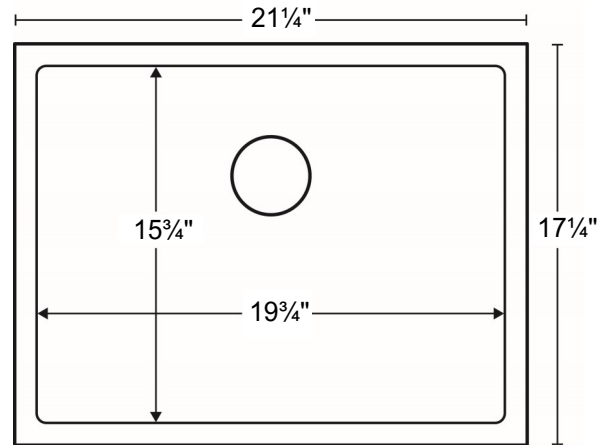

Series:	Select Series
Material:	16 Gauge, Type 304 stainless steel
Installation Type:	Undermount
Configuration / Style:	Single bowl
Finish:	Soft satin brushed finish
Overall dimensions:	21-1/4" x 17-1/4"
Inside dimensions:	19-3/4" x 15-3/4" x 8-1/4"
Drain size:	3-1/2"
Min. cabinet size:	24"
Template included:	Yes
Clips included:	Yes