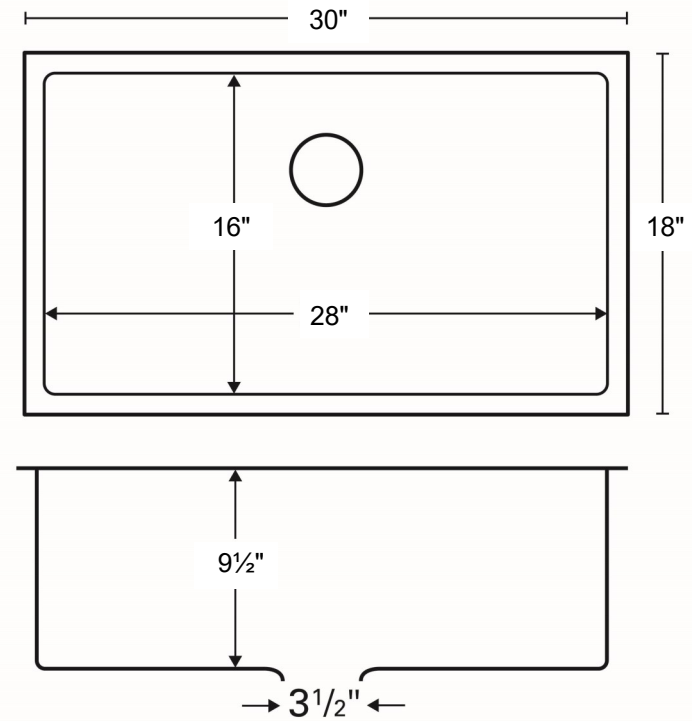

Series:	Select Series
Material:	16 Gauge, Type 304 stainless steel
Installation Type:	Undermount
Configuration / Style:	Large single bowl
Finish:	Soft satin brushed finish
Overall dimensions:	30" x 18"
Inside dimensions:	28" x 16" x 9-1/2"
Drain size:	3-1/2"
Min. cabinet size:	33"
Template included:	Yes
Clips included:	Yes

- Stainless steel basket strainer [L-1]
- Stainless steel basket strainer [L-2]
- Stainless steel disposal flange [L-2DF]
- Stainless steel bottom grid [GR-3018]

We reserve the right to update product specifications without notice. Please visit karran.com for the most current specification sheets. All dimensions are accurate to 1/4". REV 05-2022