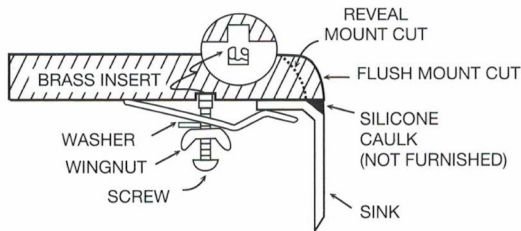

INSTALLATION PROFILE

PROJECT INFORMATION

PROJECT: _____

CONTACT: _____

DATE: _____

NOTES: _____

_____

_____

APPROVAL:

OPTIONAL ACCESSORIES

- Stainless steel basket strainer [L-1]
- Stainless steel basket strainer [L-2]
- Stainless steel disposal flange [L-2DF]
- Stainless steel bottom grid [GR-3018]

We reserve the right to update product specifications without notice. Please visit karran.com for the most current specification sheets. All dimensions are accurate to 1/4". REV 05-2022