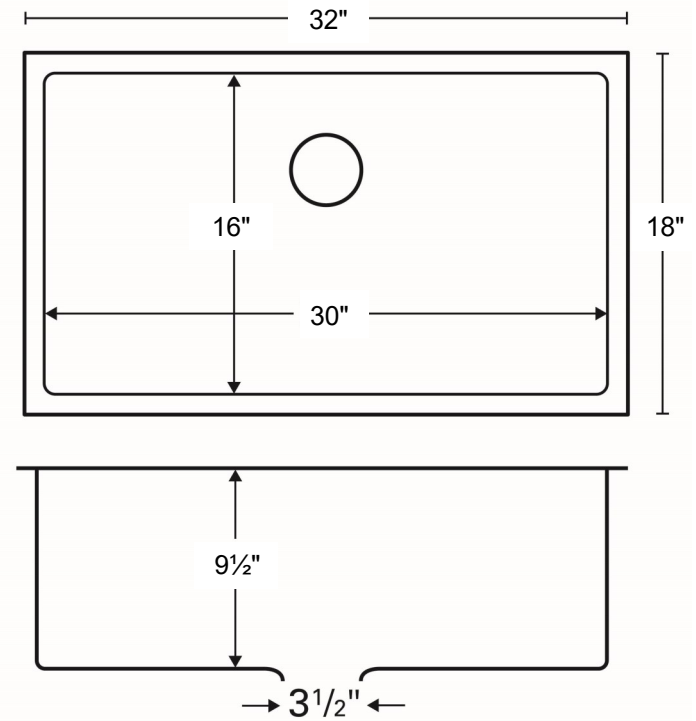

Series:	Select Series
Material:	16 Gauge, Type 304 stainless steel
Installation Type:	Undermount
Configuration / Style:	Large single bowl
Finish:	Soft satin brushed finish
Overall dimensions:	32" x 18"
Inside dimensions:	30" x 16" x 9-1/2"
Drain size:	3-1/2"
Min. cabinet size:	36"
Template included:	Yes
Clips included:	Yes

- Stainless steel basket strainer [L-1]
- Stainless steel basket strainer [L-2]
- Stainless steel disposal flange [L-2DF]
- Stainless steel bottom grid [GR-3017]

We reserve the right to update product specifications without notice. Please visit karran.com for the most current specification sheets. All dimensions are accurate to 1/4". REV 05-2022