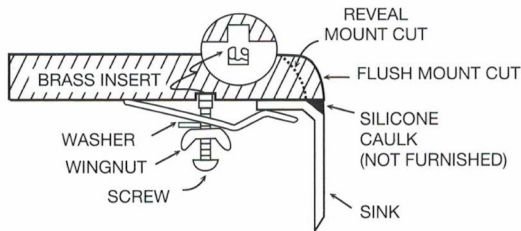

INSTALLATION PROFILE

PROJECT INFORMATION

PROJECT: _____

CONTACT: _____

DATE: _____

NOTES: _____

_____

_____

APPROVAL:

OPTIONAL ACCESSORIES

- Stainless steel basket strainer [L-1]
- Stainless steel basket strainer [L-2]
- Stainless steel disposal flange [L-2DF]
- Stainless steel bottom grid [GR-3017]

We reserve the right to update product specifications without notice. Please visit karran.com for the most current specification sheets. All dimensions are accurate to 1/4". REV 05-2022