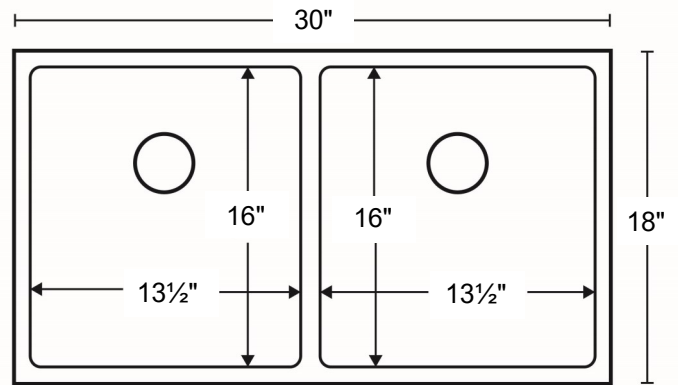

Series:	Select Series
Material:	16 Gauge, Type 304 stainless steel
Installation Type:	Undermount
Configuration / Style:	Double equal bowl
Finish:	Soft satin brushed finish
Overall dimensions:	30" x 18"
Left Bowl dimensions:	13-1/2" x 16" x 9-1/2"
Right Bowl dimensions:	13-1/2" x 16" x 9-1/2"
Drain size:	3-1/2"
Min. cabinet size:	33"
Template included:	Yes
Clips included:	Yes
Accessories included:	Bottom grids and basket strainers

- Stainless steel basket strainers [L-2]
- Stainless steel disposal flanges [L-2DF]

We reserve the right to update product specifications without notice. Please visit karran.com for the most current specification sheets. All dimensions are accurate to 1/4". REV 05-2022