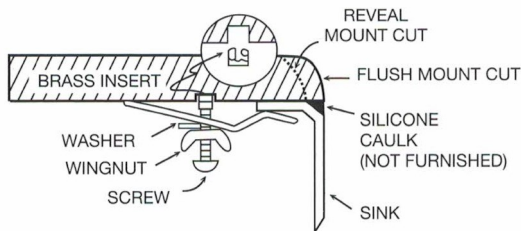

INSTALLATION PROFILE

PROJECT INFORMATION

PROJECT: _____

CONTACT: _____

DATE: _____

NOTES: _____

_____

_____

APPROVAL:

OPTIONAL ACCESSORIES

- Stainless steel basket strainers [L-2]
- Stainless steel disposal flanges [L-2DF]

We reserve the right to update product specifications without notice. Please visit karran.com for the most current specification sheets. All dimensions are accurate to 1/4". REV 05-2022