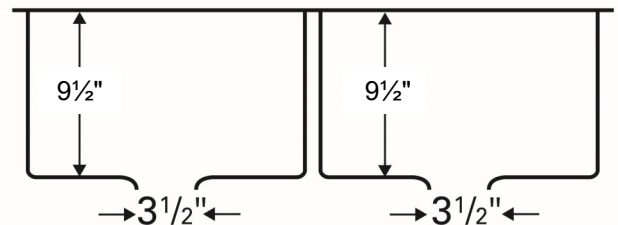

INSTALLATION PROFILE

PROJECT INFORMATION

PROJECT: _____

CONTACT: _____

DATE: _____

NOTES: _____

_____

_____

APPROVAL:

OPTIONAL ACCESSORIES

- Stainless steel basket strainers [L-2]
- Stainless steel disposal flanges [L-2DF]

We reserve the right to update product specifications without notice. Please visit karran.com for the most current specification sheets. All dimensions are accurate to 1/4". REV 05-2022