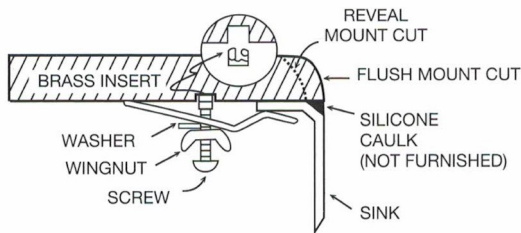

INSTALLATION PROFILE

PROJECT INFORMATION

PROJECT: _____

CONTACT: _____

DATE: _____

NOTES: _____

_____

_____

APPROVAL:

OPTIONAL ACCESSORIES

- Stainless steel basket strainers [L-1]
- Stainless steel basket strainers [L-2]
- Stainless steel disposal flanges [L-2DF]
- Stainless steel bottom grids [GR-3016]

We reserve the right to update product specifications without notice. Please visit karran.com for the most current specification sheets. All dimensions are accurate to 1/4". REV 05-2022