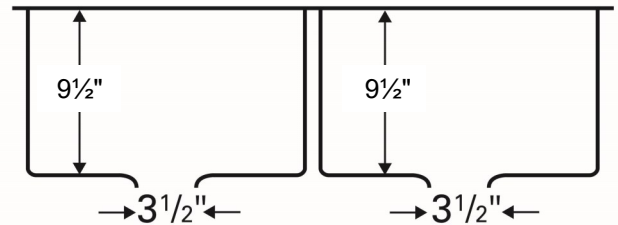

INSTALLATION PROFILE

PROJECT INFORMATION

PROJECT: _____

CONTACT: _____

DATE: _____

NOTES: _____

_____

_____

APPROVAL:

OPTIONAL ACCESSORIES

- Stainless steel basket strainers [L-1]
- Stainless steel basket strainers [L-2]
- Stainless steel disposal flanges [L-2DF]
- Stainless steel bottom grids [GR-3016]

We reserve the right to update product specifications without notice. Please visit karran.com for the most current specification sheets. All dimensions are accurate to 1/4". REV 05-2022