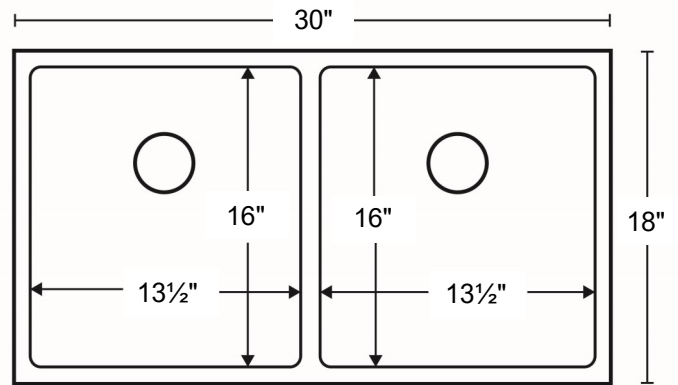

Series:	Select Series
Material:	16 Gauge, Type 304 stainless steel
Installation Type:	Undermount
Configuration / Style:	Double equal bowl
Finish:	Soft satin brushed finish
Overall dimensions:	30" x 18"
Left Bowl dimensions:	13-1/2" x 16" x 9-1/2"
Right Bowl dimensions:	13-1/2" x 16" x 9-1/2"
Drain size:	3-1/2"
Min. cabinet size:	33"
Template included:	Yes
Clips included:	Yes

- Stainless steel basket strainers [L-1]
- Stainless steel basket strainers [L-2]
- Stainless steel disposal flanges [L-2DF]
- Stainless steel bottom grids [GR-3016]

We reserve the right to update product specifications without notice. Please visit karran.com for the most current specification sheets. All dimensions are accurate to 1/4". REV 05-2022