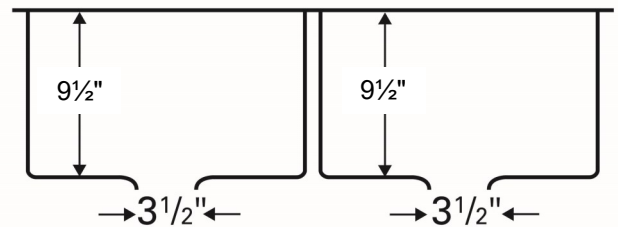

INSTALLATION PROFILE

PROJECT INFORMATION

PROJECT: _____

CONTACT: _____

DATE: _____

NOTES: _____

_____

_____

APPROVAL:

OPTIONAL ACCESSORIES

- Stainless steel basket strainers [L-1]
- Stainless steel basket strainers [L-2]
- Stainless steel disposal flanges [L-2DF]
- Stainless steel bottom grids [GR-3015]

We reserve the right to update product specifications without notice. Please visit karran.com for the most current specification sheets. All dimensions are accurate to 1/4". REV 05-2022