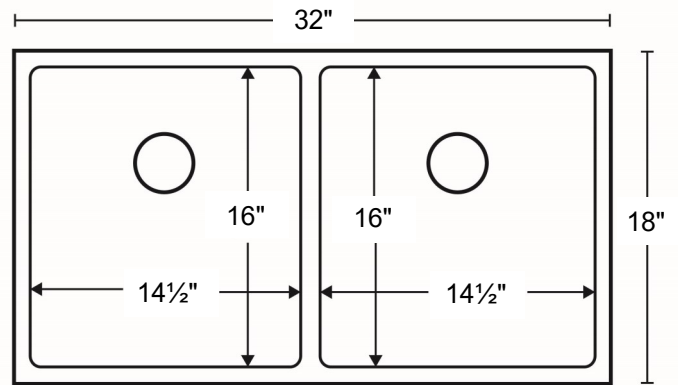

Series:	Select Series
Material:	16 Gauge, Type 304 stainless steel
Installation Type:	Undermount
Configuration / Style:	Double equal bowl
Finish:	Soft satin brushed finish
Overall dimensions:	32" x 18"
Left Bowl dimensions:	14-1/2" x 16" x 9-1/2"
Right Bowl dimensions:	14-1/2" x 16" x 9-1/2"
Drain size:	3-1/2"
Min. cabinet size:	36"
Template included:	Yes
Clips included:	Yes

- Stainless steel basket strainers [L-1]
- Stainless steel basket strainers [L-2]
- Stainless steel disposal flanges [L-2DF]
- Stainless steel bottom grids [GR-3015]

We reserve the right to update product specifications without notice. Please visit karran.com for the most current specification sheets. All dimensions are accurate to 1/4". REV 05-2022