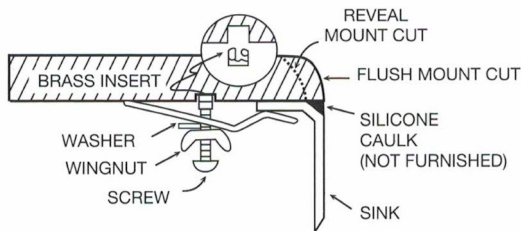

INSTALLATION PROFILE

PROJECT INFORMATION

PROJECT: _____

CONTACT: _____

DATE: _____

NOTES: _____

_____

_____

APPROVAL:

OPTIONAL ACCESSORIES

- Stainless steel basket strainers [L-1]
- Stainless steel basket strainers [L-2]
- Stainless steel disposal flanges [L-2DF]
- Stainless steel bottom grids [GR-3015]

We reserve the right to update product specifications without notice. Please visit karran.com for the most current specification sheets. All dimensions are accurate to 1/4". REV 05-2022