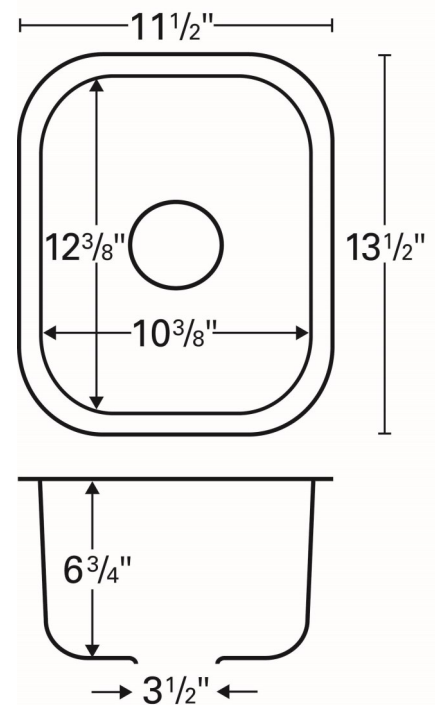

Series:	U Series
Material:	18 Gauge, Type 304 stainless steel
Installation Type:	Undermount
Configuration / Style:	Bar/prep bowl
Finish:	Soft satin brushed finish
Overall dimensions:	11-1/2" x 13-1/2"
Inside bowl dimensions:	12-3/8" x 10-3/8" x 6-3/4"
Drain size:	3-1/2"
Min. cabinet size:	15"
Template included:	Yes
Clips included:	Yes
Accessories included:	None

- Stainless steel basket strainer [L-1]
- Stainless steel basket strainer [L-2]
- Stainless steel disposal flange [L-2DF]

We reserve the right to update product specifications without notice. Please visit karran.com for the most current specification sheets. All dimensions are accurate to 1/4". REV 05-2022