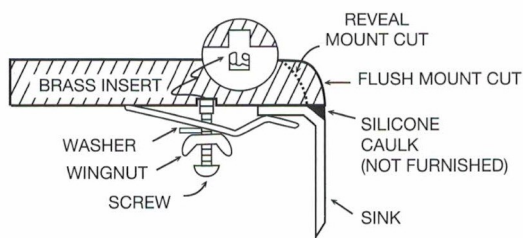

INSTALLATION PROFILE

PROJECT INFORMATION

PROJECT: _____

CONTACT: _____

DATE: _____

NOTES: _____

_____

_____

APPROVAL:

OPTIONAL ACCESSORIES

- Stainless steel basket strainer [L-1]
- Stainless steel basket strainer [L-2]
- Stainless steel disposal flange [L-2DF]

We reserve the right to update product specifications without notice. Please visit karran.com for the most current specification sheets. All dimensions are accurate to 1/4". REV 05-2022