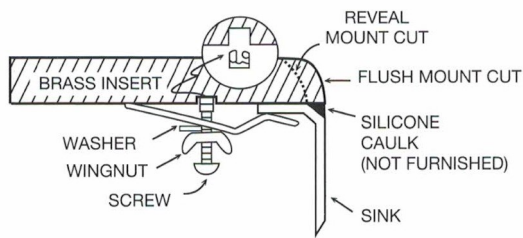

INSTALLATION PROFILE

PROJECT INFORMATION

PROJECT: _____

CONTACT: _____

DATE: _____

NOTES: _____

_____

_____

APPROVAL:

OPTIONAL ACCESSORIES

- Stainless steel basket strainer [L-1]
- Stainless steel basket strainer [L-2]
- Stainless steel disposal flange [L-2DF]
- Stainless steel bottom grid [GR-3006]

We reserve the right to update product specifications without notice. Please visit karran.com for the most current specification sheets. All dimensions are accurate to 1/4". REV 05-2022