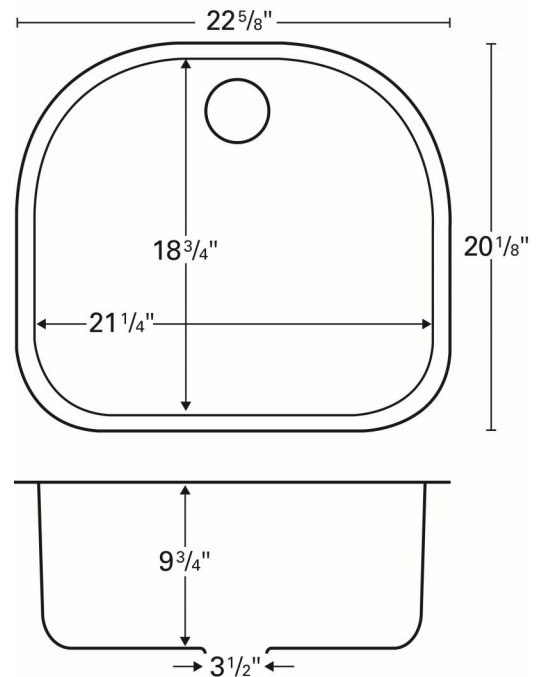

Series:	U Series
Material:	18 Gauge, Type 304 stainless steel
Installation Type:	Undermount
Configuration / Style:	Single bowl
Finish:	Soft satin brushed finish
Overall dimensions:	22-5/8" x 20-1/8"
Inside bowl dimensions:	21-1/4" x 18-3/4" x 9-3/4"
Drain size:	3-1/2"
Min. cabinet size:	27"
Template included:	Yes
Clips included:	Yes
Accessories included:	None

- Stainless steel basket strainer [L-1]
- Stainless steel basket strainer [L-2]
- Stainless steel disposal flange [L-2DF]
- Stainless steel bottom grid [GR-3006]

We reserve the right to update product specifications without notice. Please visit karran.com for the most current specification sheets. All dimensions are accurate to 1/4". REV 05-2022