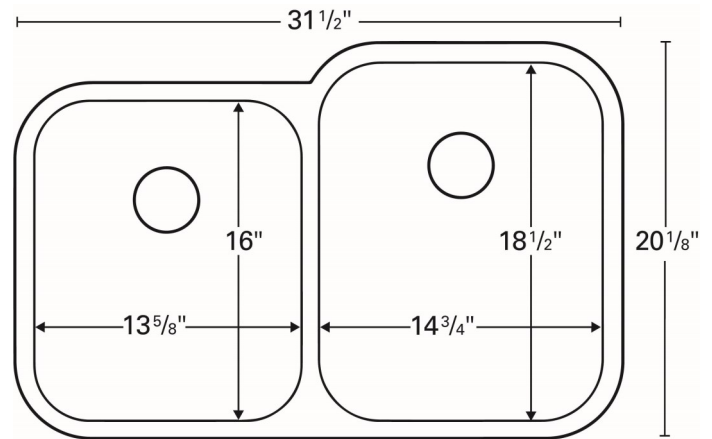

Series:	U Series
Material:	18 Gauge, Type 304 stainless steel
Installation Type:	Undermount
Configuration / Style:	Large/small bowl
Finish:	Soft satin brushed finish
Overall dimensions:	31-1/2" x 20-1/8"
Left bowl dimensions:	13-5/8" x 16" x 6-3/4"
Right bowl dimensions:	14-3/4" x 18-1/2" x 8-3/4"
Drain size:	3-1/2"
Min. cabinet size:	36"
Template included:	Yes
Clips included:	Yes
Accessories included:	Basket strainers and bottom grids

- Stainless steel basket strainer [L-2]
- Stainless steel disposal flange [L-2DF]

We reserve the right to update product specifications without notice. Please visit karran.com for the most current specification sheets. All dimensions are accurate to 1/4". REV 05-2022