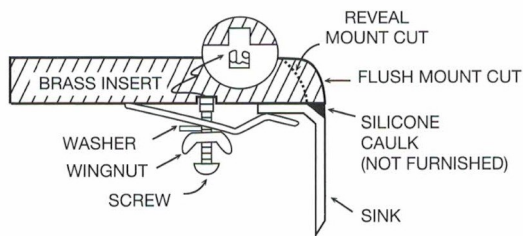

INSTALLATION PROFILE

PROJECT INFORMATION

PROJECT: _____

CONTACT: _____

DATE: _____

NOTES: _____

_____

_____

APPROVAL:

OPTIONAL ACCESSORIES

- Stainless steel basket strainer [L-2]
- Stainless steel disposal flange [L-2DF]

We reserve the right to update product specifications without notice. Please visit karran.com for the most current specification sheets. All dimensions are accurate to 1/4". REV 05-2022