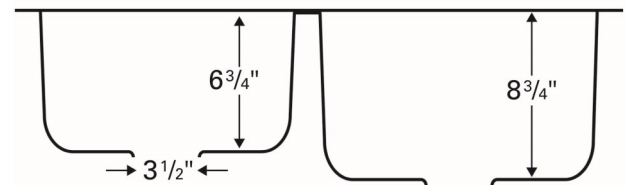

Series:	U Series
Material:	18 Gauge, Type 304 stainless steel
Installation Type:	Undermount
Configuration / Style:	Large/small bowl
Finish:	Soft satin brushed finish
Overall dimensions:	31-1/2" x 20-1/8"
Left bowl dimensions:	13-5/8" x 16" x 6-3/4"
Right bowl dimensions:	14-3/4" x 18-1/2" x 8-3/4"
Drain size:	3-1/2"
Min. cabinet size:	36"
Template included:	Yes
Clips included:	Yes
Accessories included:	Basket strainers and bottom grids