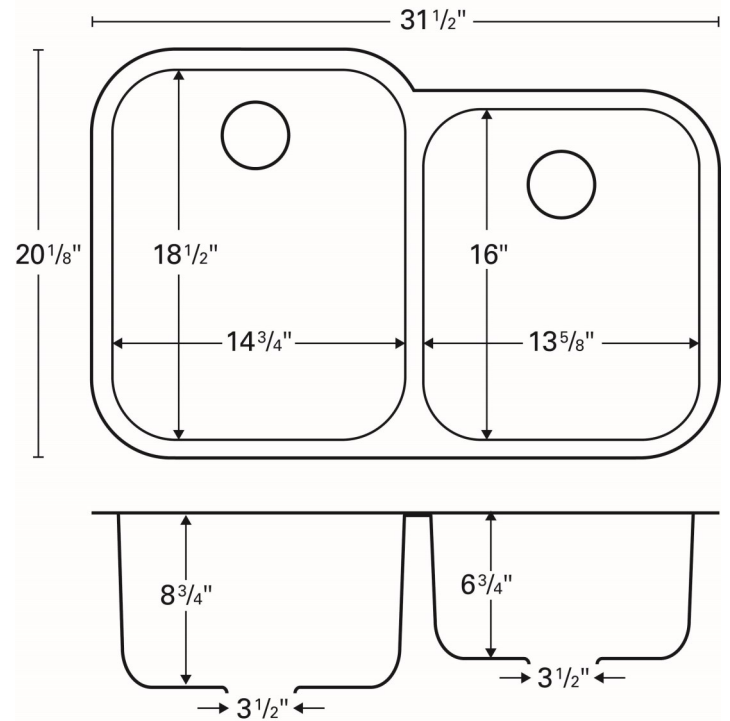

Karran Undermount Series stainless steel kitchen sinks are manufactured from durable 18 gauge stainless steel that makes them tough and resilient to even the toughest daily tasks. Each sink is finished with an elegant soft satin brushed finish that resists and disguises surface scratches. Designed to be undermounted in all types of solid surface, granite and quartz countertops. Comes with basket strainers and bottom grids.

<b>Series:</b>	U Series
<b>Material:</b>	18 Gauge, Type 304 stainless steel
<b>Installation Type:</b>	Undermount
<b>Configuration / Style:</b>	Large/small bowl
<b>Finish:</b>	Soft satin brushed finish
<b>Overall dimensions:</b>	31-1/2" x 20-1/8"
<b>Left bowl dimensions:</b>	14-3/4" x 18-1/2" x 8-3/4"
<b>Right bowl dimensions:</b>	13-5/8" x 16" x 6-3/4"
<b>Drain size:</b>	3-1/2"
<b>Min. cabinet size:</b>	36"
<b>Template included:</b>	Yes
<b>Clips included:</b>	Yes
<b>Accessories included:</b>	Basket strainers and bottom grids