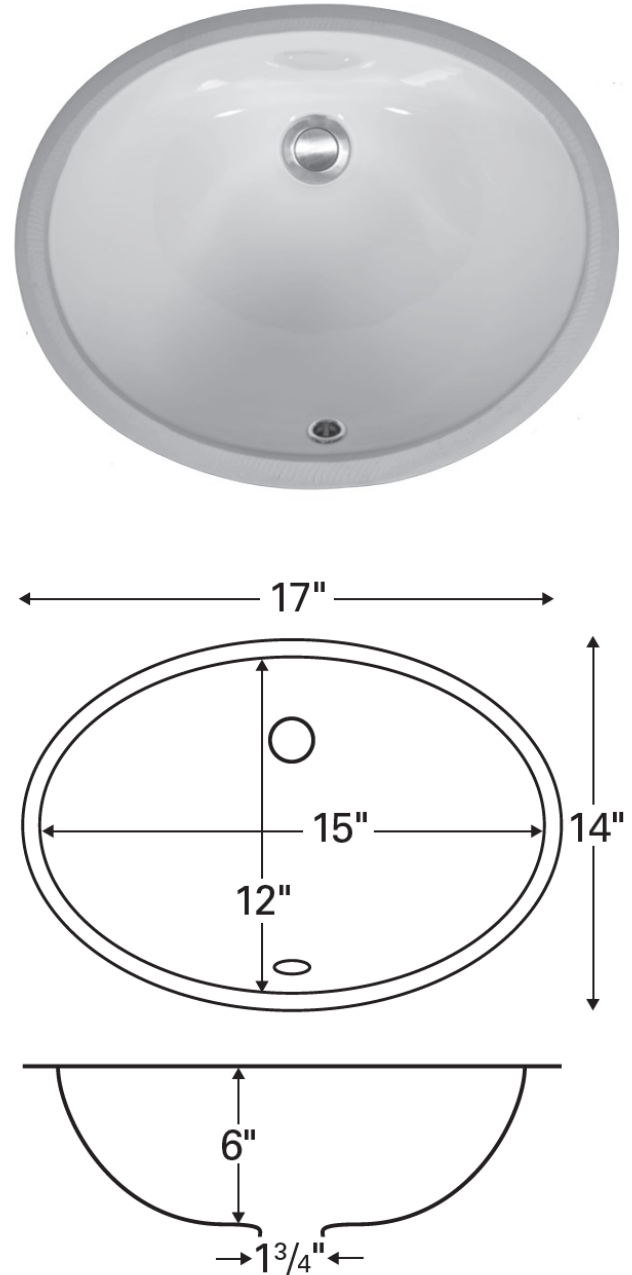

Karran's Valera Collection comprises a wide array of elegant models that include undermount sinks, top mount sinks and vessel sinks. These vitreous china bathroom sinks feature a durable double-glazed, high gloss finish that is both stain, scratch and scuff resistant. All models in the Valera Collection are available in crisp white finish that is easy to clean and care for. Consider them the perfect choice for any residential or commercial bathroom project. Pair your Valera sink with a Karran bathroom faucet. Shorter faucets are suitable for undermount and top mount sinks. Select a taller faucet for all vessel sink installations.

Series:	Valera Collection
Material:	Double-glazed vitreous china
Installation Type:	Undermount
Configuration / Style:	Single bowl
Finish:	Gloss finish
Overall dimensions:	17" x 14"
Bowl dimensions:	15" x 12" x 6"
Drain size:	1-3/4"
Min. cabinet size:	21"
Template included:	Yes
Clips included:	Yes
Accessories included:	No
Colors available:	White

OPTIONAL ACCESSORIES

- PUOF25C [Chrome]
- PUOF25MB [Matte black]
- PUOF25SS [Stainless steel]

We reserve the right to update product specifications without notice. Please visit karran.com for the most current specification sheets. All dimensions are accurate to 1/4". REV 05-2022