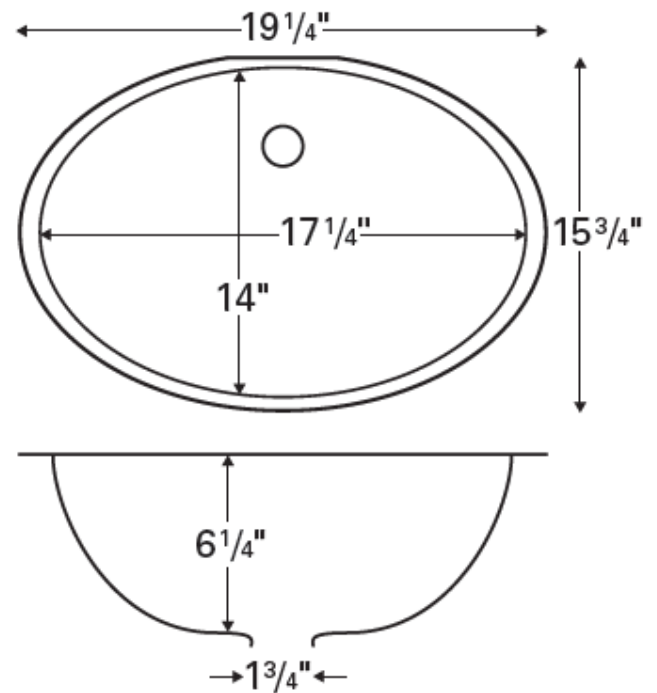

Karran's Valera Collection comprises a wide array of elegant models that include undermount sinks, top mount sinks and vessel sinks. These vitreous china bathroom sinks feature a durable double-glazed, high gloss finish that is both stain, scratch and scuff resistant. All models in the Valera Collection are available in crisp white finish that is easy to clean and care for. Consider them the perfect choice for any residential or commercial bathroom project. Pair your Valera sink with a Karran bathroom faucet. Shorter faucets are suitable for undermount and top mount sinks. Select a taller faucet for all vessel sink installations.

<b>Series:</b>	Valera Collection
<b>Material:</b>	Double-glazed vitreous china
<b>Installation Type:</b>	Undermount
<b>Configuration / Style:</b>	Single bowl
<b>Finish:</b>	Gloss finish
<b>Overall dimensions:</b>	19-1/4" x 15-3/4"
<b>Bowl dimensions:</b>	17-1/4" x 14" x 6-1/4"
<b>Drain size:</b>	1-3/4"
<b>Min. cabinet size:</b>	21"
<b>Template included:</b>	Yes
<b>Clips included:</b>	Yes
<b>Accessories included:</b>	No
<b>Colors available:</b>	White