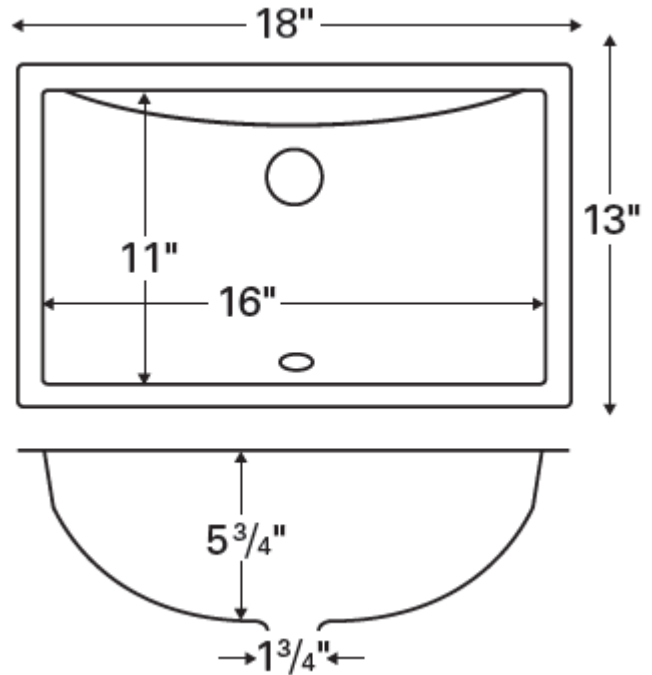

Series:	Valera Collection
Material:	Double-glazed vitreous china
Installation Type:	Undermount
Configuration / Style:	Single bowl
Finish:	Gloss finish
Overall dimensions:	18" x 13"
Bowl dimensions:	16" x 11" x 5-3/4"
Drain size:	1-3/4"
Min. cabinet size:	21"
Template included:	Yes
Clips included:	Yes
Accessories included:	No
Colors available:	White

We reserve the right to update product specifications without notice. Please visit karran.com for the most current specification sheets. All dimensions are accurate to 1/4". REV 05-2022