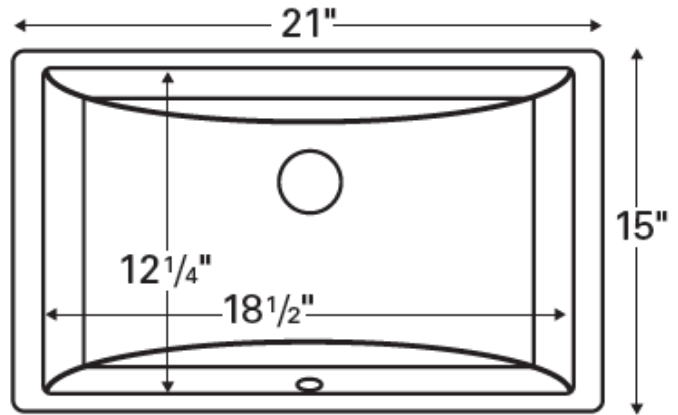

Karran's Valera Collection comprises a wide array of elegant models that include undermount sinks, top mount sinks and vessel sinks. These vitreous china bathroom sinks feature a durable double-glazed, high gloss finish that is both stain, scratch and scuff resistant. All models in the Valera Collection are available in crisp white finish that is easy to clean and care for. Consider them the perfect choice for any residential or commercial bathroom project. Pair your Valera sink with a Karran bathroom faucet. Shorter faucets are suitable for undermount and top mount sinks. Select a taller faucet for all vessel sink installations.

Series:	Valera Collection
Material:	Double-glazed vitreous china
Installation Type:	Undermount
Configuration / Style:	Single bowl
Finish:	Gloss finish
Overall dimensions:	21" x 15"
Bowl dimensions:	18-1/2" x 12-1/4" x 6-1/4"
Drain size:	1-3/4"
Min. cabinet size:	24"
Template included:	Yes
Clips included:	Yes
Accessories included:	No
Colors available:	White