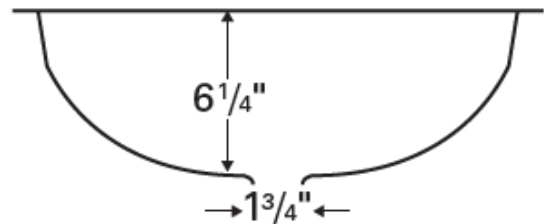

Series:	Valera Collection
Material:	Double-glazed vitreous china
Installation Type:	Undermount
Configuration / Style:	Single bowl
Finish:	Gloss finish
Overall dimensions:	21" x 15"
Bowl dimensions:	18-1/2" x 12-1/4" x 6-1/4"
Drain size:	1-3/4"
Min. cabinet size:	24"
Template included:	Yes
Clips included:	Yes
Accessories included:	No
Colors available:	White