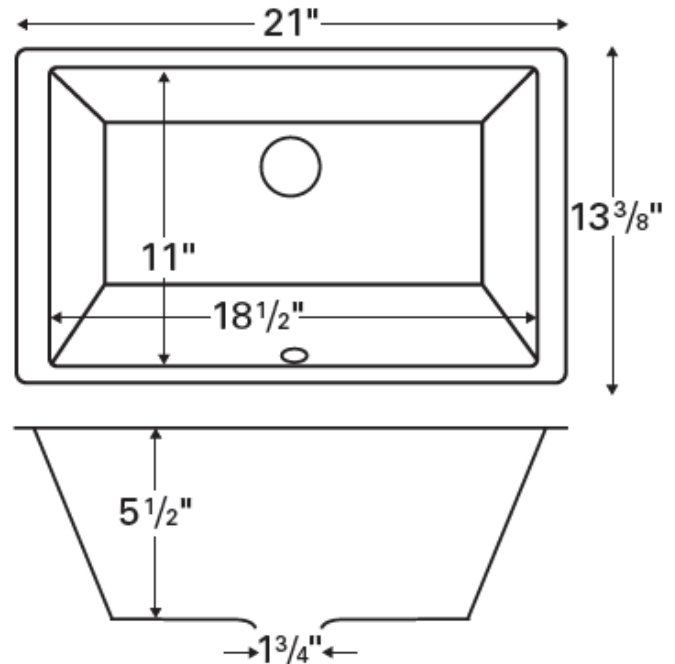

Karran's Valera Collection comprises a wide array of elegant models that include undermount sinks, top mount sinks and vessel sinks. These vitreous china bathroom sinks feature a durable double-glazed, high gloss finish that is both stain, scratch and scuff resistant. All models in the Valera Collection are available in crisp white finish that is easy to clean and care for. Consider them the perfect choice for any residential or commercial bathroom project. Pair your Valera sink with a Karran bathroom faucet. Shorter faucets are suitable for undermount and top mount sinks. Select a taller faucet for all vessel sink installations.

Series:	Valera Collection
Material:	Double-glazed vitreous china
Installation Type:	Undermount
Configuration / Style:	Single bowl
Finish:	Gloss finish
Overall dimensions:	21" x 13-3/8"
Bowl dimensions:	18-1/2" x 11" x 5-1/2"
Drain size:	1-3/4"
Min. cabinet size:	24"
Template included:	Yes
Clips included:	Yes
Accessories included:	No
Colors available:	White

OPTIONAL ACCESSORIES

- PUOF25C [Chrome]
- PUOF25MB [Matte black]
- PUOF25SS [Stainless steel]

We reserve the right to update product specifications without notice. Please visit karran.com for the most current specification sheets. All dimensions are accurate to 1/4". REV 05-2022