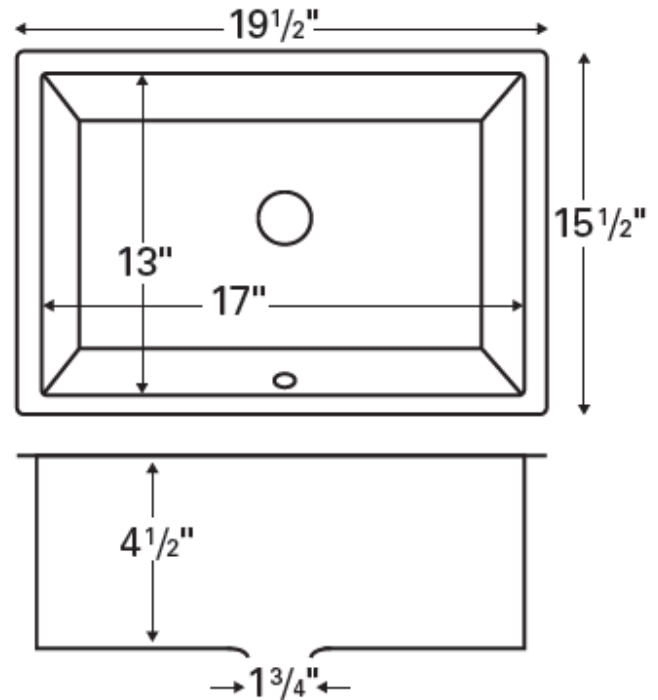

Series:	Valera Collection
Material:	Double-glazed vitreous china
Installation Type:	Undermount
Configuration / Style:	Single bowl
Finish:	Gloss finish
Overall dimensions:	19-1/2" x 15-1/2"
Bowl dimensions:	17" x 13" x 4-1/2"
Drain size:	1-3/4"
Min. cabinet size:	21"
Template included:	Yes
Clips included:	Yes
Accessories included:	No
Colors available:	White

OPTIONAL ACCESSORIES

- PUOF25C [Chrome]
- PUOF25MB [Matte black]
- PUOF25SS [Stainless steel]

We reserve the right to update product specifications without notice. Please visit karran.com for the most current specification sheets. All dimensions are accurate to 1/4". REV 05-2022