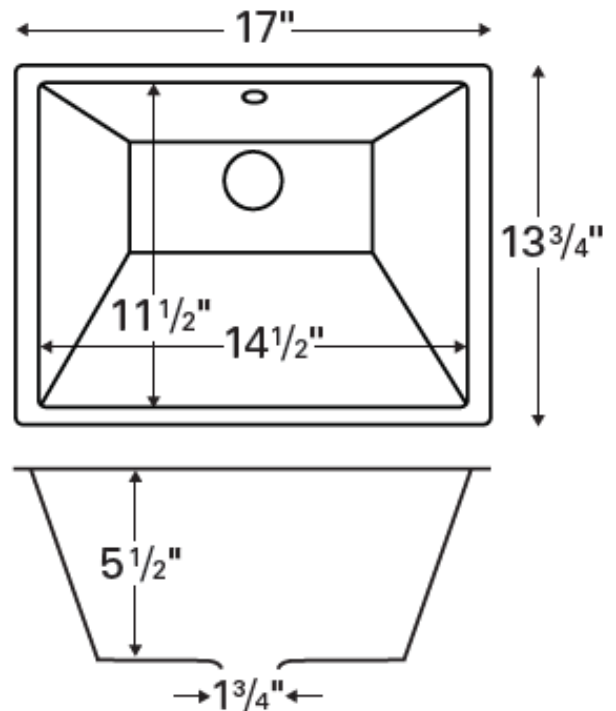

<b>Series:</b>	Valera Collection
<b>Material:</b>	Double-glazed vitreous china
<b>Installation Type:</b>	Undermount
<b>Configuration / Style:</b>	Single bowl
<b>Finish:</b>	Gloss finish
<b>Overall dimensions:</b>	17" x 13-3/4"
<b>Bowl dimensions:</b>	14-1/2" x 11-1/2" x 5-1/2"
<b>Drain size:</b>	1-3/4"
<b>Min. cabinet size:</b>	21"
<b>Template included:</b>	Yes
<b>Clips included:</b>	Yes
<b>Accessories included:</b>	No
<b>Colors available:</b>	White