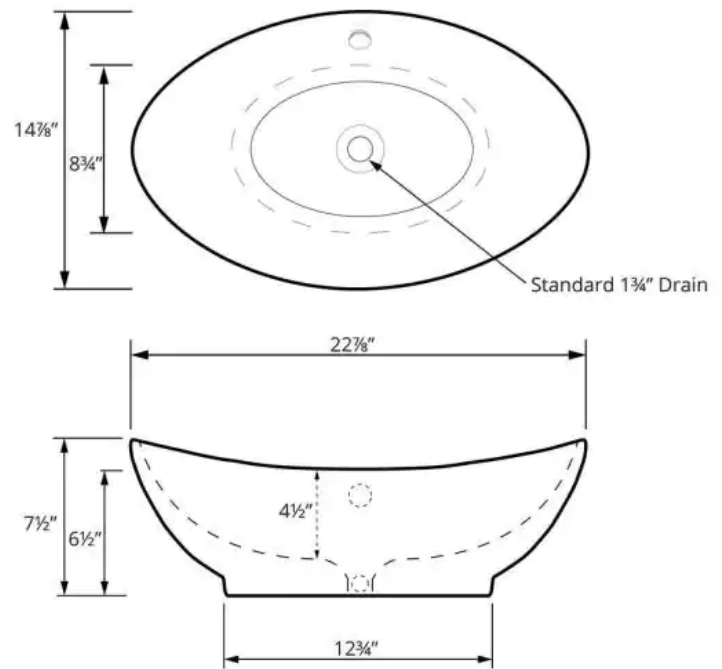

Karran's Valera Collection comprises a wide array of elegant models that include undermount sinks, top mount sinks and vessel sinks. These vitreous china bathroom sinks feature a durable double-glazed, high gloss finish that is both stain, scratch and scuff resistant. All models in the Valera Collection are available in crisp white finish that is easy to clean and care for. Consider them the perfect choice for any residential or commercial bathroom project. Pair your Valera sink with a Karran bathroom faucet. Shorter faucets are suitable for undermount and top mount sinks. Select a taller faucet for all vessel sink installations.

Series:	Valera Collection
Material:	Double-glazed vitreous china
Installation Type:	Vessel mount
Configuration / Style:	Single bowl
Finish:	Gloss finish
Overall dimensions:	22-7/8" x 14-7/8" x 7-1/2"
Bowl dimensions:	20-7/8" x 12-7/8" x 4-1/2"
Drain size:	1-3/4"
Min. cabinet size:	24"
Template included:	No
Clips included:	No
Accessories included:	No
Colors available:	White