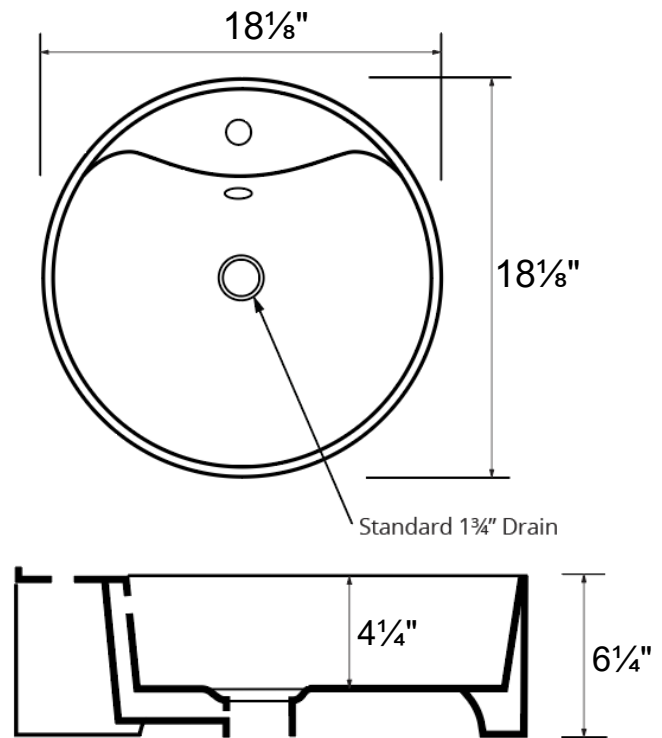

Karran's Valera Collection comprises a wide array of elegant models that include undermount sinks, top mount sinks and vessel sinks. These vitreous china bathroom sinks feature a durable double-glazed, high gloss finish that is both stain, scratch and scuff resistant. All models in the Valera Collection are available in crisp white finish that is easy to clean and care for. Consider them the perfect choice for any residential or commercial bathroom project. Pair your Valera sink with a Karran bathroom faucet. Shorter faucets are suitable for undermount and top mount sinks. Select a taller faucet for all vessel sink installations.

Series:	Valera Collection
Material:	Double-glazed vitreous china
Installation Type:	Vessel mount
Configuration / Style:	Single bowl
Finish:	Gloss finish
Overall dimensions:	18-1/8" x 18-1/8" x 6-1/4"
Bowl dimensions:	17" x 13" x 4-1/4"
Drain size:	1-3/4"
Min. cabinet size:	21"
Template included:	No
Clips included:	No
Accessories included:	No
Colors available:	White

OPTIONAL ACCESSORIES

- PUOF25C [Chrome]
- PUOF25MB [Matte black]
- PUOF25SS [Stainless steel]

We reserve the right to update product specifications without notice. Please visit karran.com for the most current specification sheets. All dimensions are accurate to 1/4". REV 05-2022