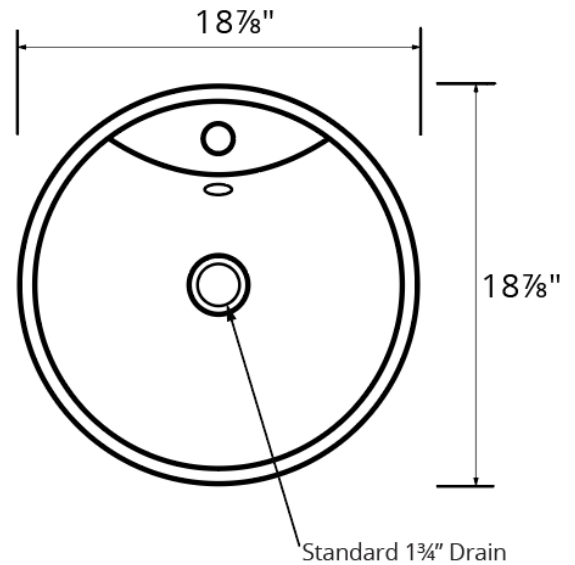

Karran's Valera Collection comprises a wide array of elegant models that include undermount sinks, top mount sinks and vessel sinks. These vitreous china bathroom sinks feature a durable double-glazed, high gloss finish that is both stain, scratch and scuff resistant. All models in the Valera Collection are available in crisp white finish that is easy to clean and care for. Consider them the perfect choice for any residential or commercial bathroom project. Pair your Valera sink with a Karran bathroom faucet. Shorter faucets are suitable for undermount and top mount sinks. Select a taller faucet for all vessel sink installations.

Series:	Valera Collection
Material:	Double-glazed vitreous china
Installation Type:	Vessel mount
Configuration / Style:	Single bowl
Finish:	Gloss finish
Overall dimensions:	18-7/8" x 18-7/8" x 7-3/4"
Bowl dimensions:	16-7/8" x 13-7/8" x 5-3/4"
Drain size:	1-3/4"
Min. cabinet size:	21"
Template included:	No
Clips included:	No
Accessories included:	No
Colors available:	White

We reserve the right to update product specifications without notice. Please visit karran.com for the most current specification sheets. All dimensions are accurate to 1/4". REV 05-2022