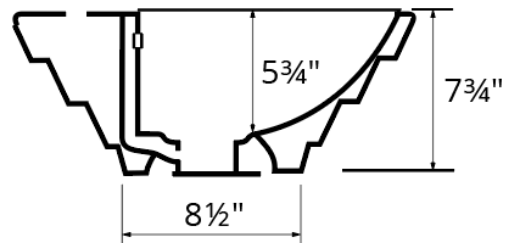

Series:	Valera Collection
Material:	Double-glazed vitreous china
Installation Type:	Vessel mount
Configuration / Style:	Single bowl
Finish:	Gloss finish
Overall dimensions:	18-7/8" x 18-7/8" x 7-3/4"
Bowl dimensions:	16-7/8" x 13-7/8" x 5-3/4"
Drain size:	1-3/4"
Min. cabinet size:	21"
Template included:	No
Clips included:	No
Accessories included:	No
Colors available:	White

We reserve the right to update product specifications without notice. Please visit karran.com for the most current specification sheets. All dimensions are accurate to 1/4". REV 05-2022