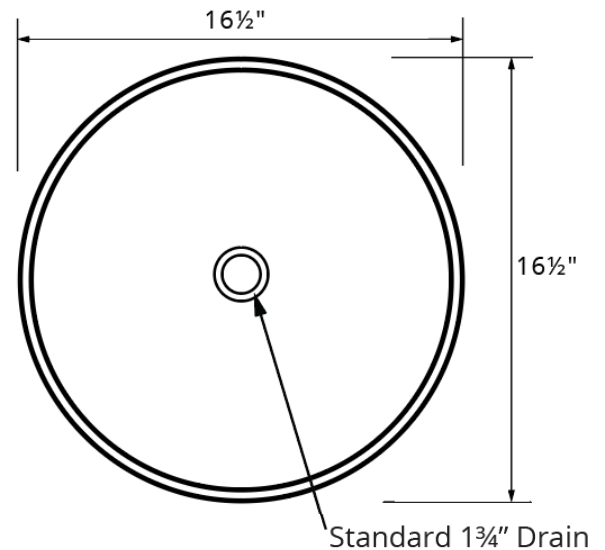

Karran's Valera Collection comprises a wide array of elegant models that include undermount sinks, top mount sinks and vessel sinks. These vitreous china bathroom sinks feature a durable double-glazed, high gloss finish that is both stain, scratch and scuff resistant. All models in the Valera Collection are available in crisp white finish that is easy to clean and care for. Consider them the perfect choice for any residential or commercial bathroom project. Pair your Valera sink with a Karran bathroom faucet. Shorter faucets are suitable for undermount and top mount sinks. Select a taller faucet for all vessel sink installations.

Series:	Valera Collection
Material:	Double-glazed vitreous china
Installation Type:	Vessel mount
Configuration / Style:	Single bowl
Finish:	Gloss finish
Overall dimensions:	16-1/2" x 16-1/2" x 5-1/2"
Bowl dimensions:	14-1/2" x 14-1/2" x 4-1/2"
Drain size:	1-3/4"
Min. cabinet size:	18"
Template included:	No
Clips included:	No
Accessories included:	No
Colors available:	White

We reserve the right to update product specifications without notice. Please visit karran.com for the most current specification sheets. All dimensions are accurate to 1/4". REV 05-2022