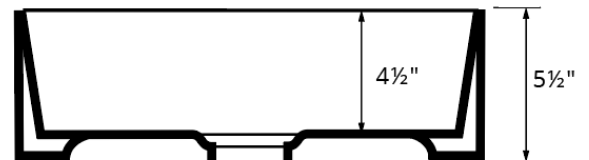

Series:	Valera Collection
Material:	Double-glazed vitreous china
Installation Type:	Vessel mount
Configuration / Style:	Single bowl
Finish:	Gloss finish
Overall dimensions:	16-1/2" x 16-1/2" x 5-1/2"
Bowl dimensions:	14-1/2" x 14-1/2" x 4-1/2"
Drain size:	1-3/4"
Min. cabinet size:	18"
Template included:	No
Clips included:	No
Accessories included:	No
Colors available:	White