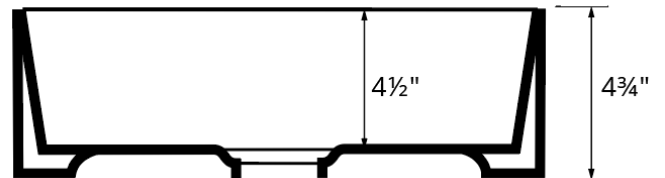

Karran's Valera Collection comprises a wide array of elegant models that include undermount sinks, top mount sinks and vessel sinks. These vitreous china bathroom sinks feature a durable double-glazed, high gloss finish that is both stain, scratch and scuff resistant. All models in the Valera Collection are available in crisp white finish that is easy to clean and care for. Consider them the perfect choice for any residential or commercial bathroom project. Pair your Valera sink with a Karran bathroom faucet. Shorter faucets are suitable for undermount and top mount sinks. Select a taller faucet for all vessel sink installations.

Series:	Valera Collection
Material:	Double-glazed vitreous china
Installation Type:	Vessel mount
Configuration / Style:	Single bowl
Finish:	Gloss finish
Overall dimensions:	14-1/8" x 14-1/8" x 4-3/4"
Bowl dimensions:	13" x 13" x 4-1/2"
Drain size:	1-3/4"
Min. cabinet size:	18"
Template included:	No
Clips included:	No
Accessories included:	No
Colors available:	White