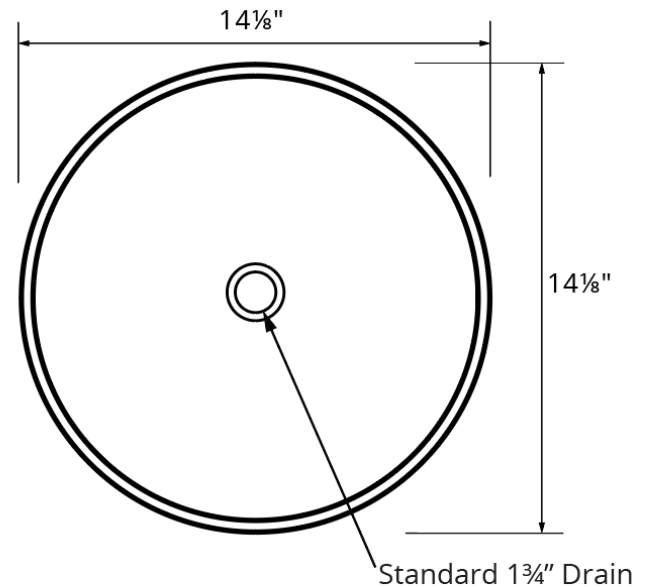

Karran's Valera Collection comprises a wide array of elegant models that include undermount sinks, top mount sinks and vessel sinks. These vitreous china bathroom sinks feature a durable double-glazed, high gloss finish that is both stain, scratch and scuff resistant. All models in the Valera Collection are available in crisp white finish that is easy to clean and care for. Consider them the perfect choice for any residential or commercial bathroom project. Pair your Valera sink with a Karran bathroom faucet. Shorter faucets are suitable for undermount and top mount sinks. Select a taller faucet for all vessel sink installations.

Series:	Valera Collection
Material:	Double-glazed vitreous china
Installation Type:	Vessel mount
Configuration / Style:	Single bowl
Finish:	Gloss finish
Overall dimensions:	14-1/8" x 14-1/8" x 4-3/4"
Bowl dimensions:	13" x 13" x 4-1/2"
Drain size:	1-3/4"
Min. cabinet size:	18"
Template included:	No
Clips included:	No
Accessories included:	No
Colors available:	White

OPTIONAL ACCESSORIES

- PU25C [Chrome]
- PU25MB [Matte black]
- PU25SS [Stainless steel]

We reserve the right to update product specifications without notice. Please visit karran.com for the most current specification sheets. All dimensions are accurate to 1/4". REV 05-2022