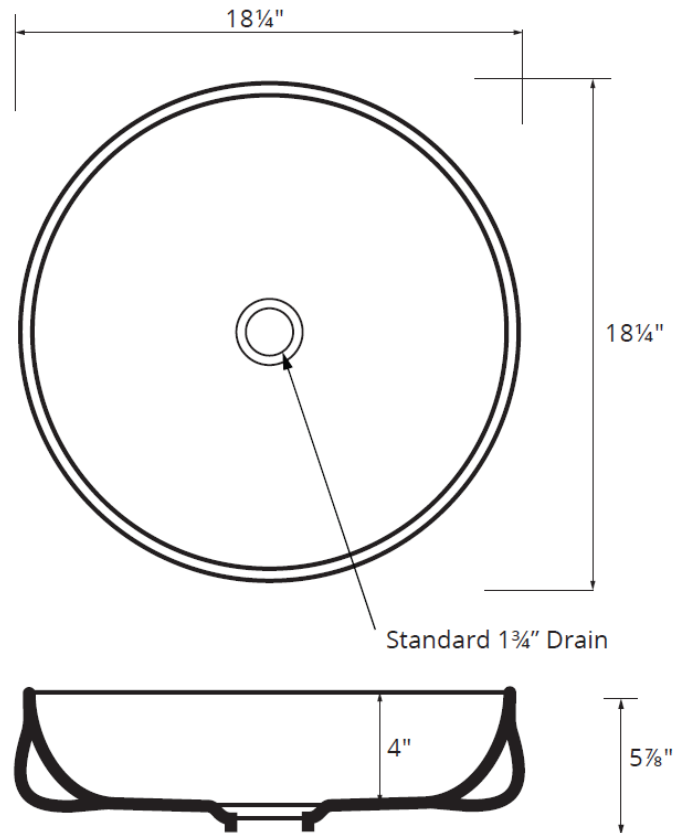

Karran's Valera Collection comprises a wide array of elegant models that include undermount sinks, top mount sinks and vessel sinks. These vitreous china bathroom sinks feature a durable double-glazed, high gloss finish that is both stain, scratch and scuff resistant. All models in the Valera Collection are available in crisp white finish that is easy to clean and care for. Consider them the perfect choice for any residential or commercial bathroom project. Pair your Valera sink with a Karran bathroom faucet. Shorter faucets are suitable for undermount and top mount sinks. Select a taller faucet for all vessel sink installations.

<b>Series:</b>	Valera Collection
<b>Material:</b>	Double-glazed vitreous china
<b>Installation Type:</b>	Vessel mount
<b>Configuration / Style:</b>	Single bowl
<b>Finish:</b>	Gloss finish
<b>Overall dimensions:</b>	18-1/4" x 18-1/4" x 5-7/8"
<b>Bowl dimensions:</b>	17" x 17" x 4"
<b>Drain size:</b>	1-3/4"
<b>Min. cabinet size:</b>	21"
<b>Template included:</b>	No
<b>Clips included:</b>	No
<b>Accessories included:</b>	No
<b>Colors available:</b>	White

**OPTIONAL ACCESSORIES**

- PU25C [Chrome]
- PU25MB [Matte black]
- PU25SS [Stainless steel]

We reserve the right to update product specifications without notice. Please visit [karran.com](http://karran.com) for the most current specification sheets. All dimensions are accurate to 1/4". REV 05-2022