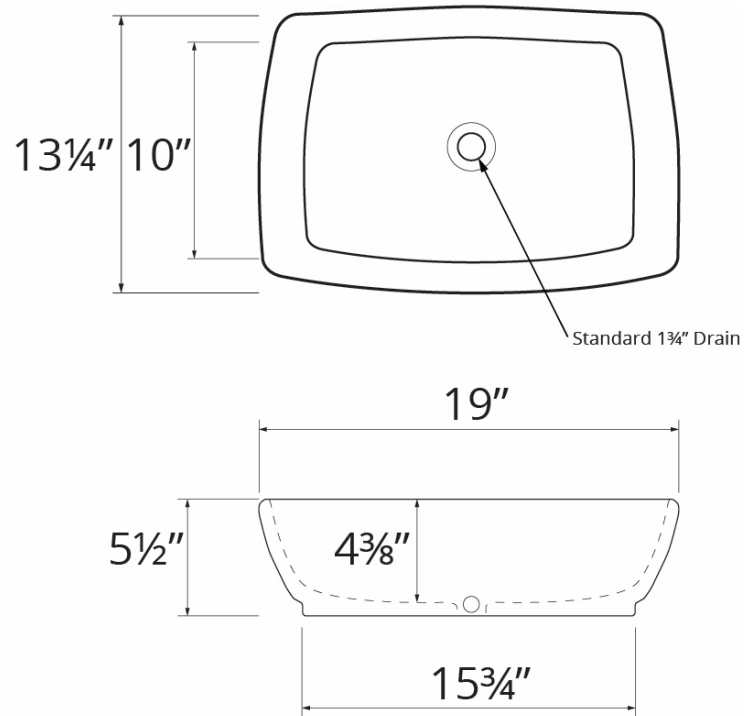

Series:	Valera Collection
Material:	Double-glazed vitreous china
Installation Type:	Vessel mount
Configuration / Style:	Single bowl
Finish:	Gloss finish
Overall dimensions:	19" x 13-1/4" x 5-1/2"
Bowl dimensions:	18" x 12-1/4" x 4-3/8"
Drain size:	1-3/4"
Min. cabinet size:	21"
Template included:	No
Clips included:	No
Accessories included:	No
Colors available:	White

OPTIONAL ACCESSORIES

- PU25C [Chrome]
- PU25MB [Matte black]
- PU25SS [Stainless steel]

We reserve the right to update product specifications without notice. Please visit karran.com for the most current specification sheets. All dimensions are accurate to 1/4". REV 05-2022