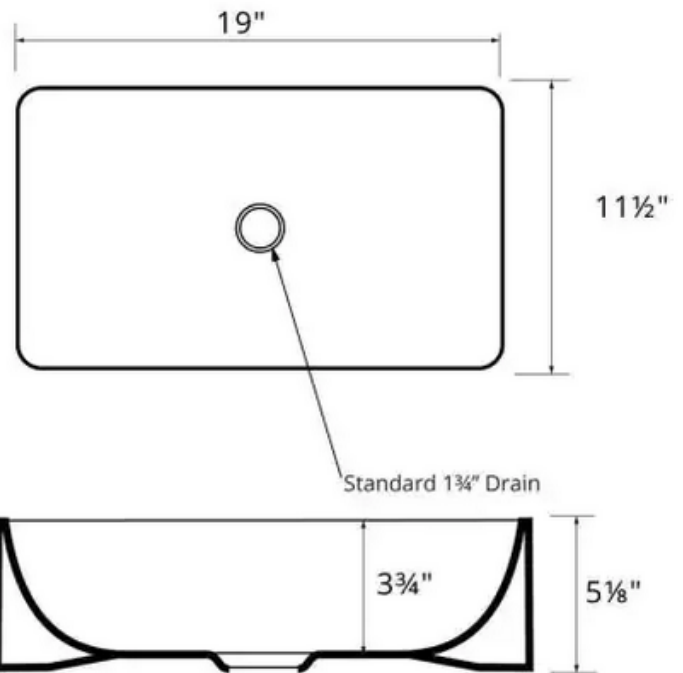

Karran's Valera Collection comprises a wide array of elegant models that include undermount sinks, top mount sinks and vessel sinks. These vitreous china bathroom sinks feature a durable double-glazed, high gloss finish that is both stain, scratch and scuff resistant. All models in the Valera Collection are available in crisp white finish that is easy to clean and care for. Consider them the perfect choice for any residential or commercial bathroom project. Pair your Valera sink with a Karran bathroom faucet. Shorter faucets are suitable for undermount and top mount sinks. Select a taller faucet for all vessel sink installations.

Series:	Valera Collection
Material:	Double glazed vitreous china
Installation Type:	Vessel mount
Configuration / Style:	Single bowl
Finish:	Gloss finish
Overall dimensions:	19" x 11-1/2" x 5-1/8"
Bowl dimensions:	18" x 10-1/2" x 3-3/4"
Drain size:	1-3/4"
Min. cabinet size:	21"
Template included:	No
Clips included:	No
Accessories included:	No
Colors available:	White

We reserve the right to update product specifications without notice. Please visit karran.com for the most current specification sheets. All dimensions are accurate to 1/4". REV 04-2022