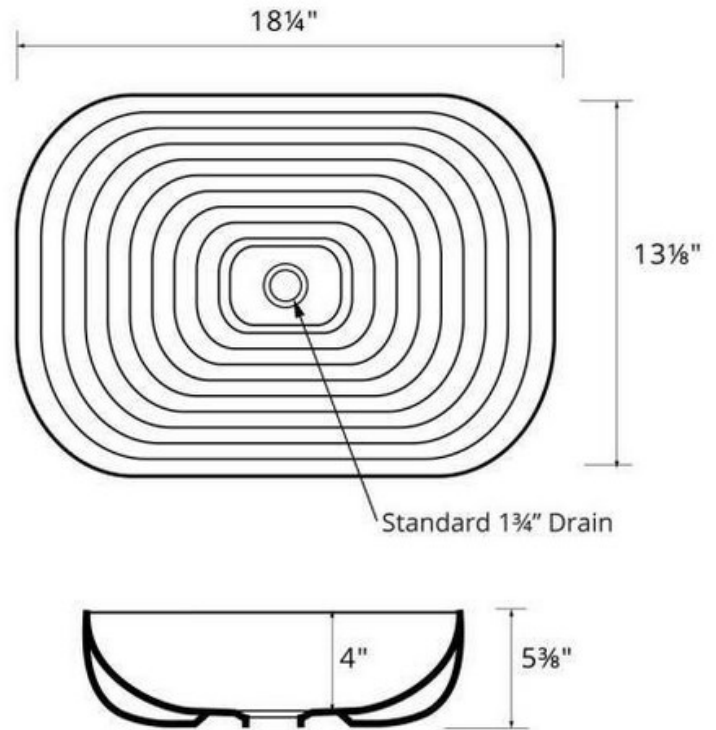

Karran's Valera Collection comprises a wide array of elegant models that include undermount sinks, top mount sinks and vessel sinks. These vitreous china bathroom sinks feature a durable double-glazed, high gloss finish that is both stain, scratch and scuff resistant. All models in the Valera Collection are available in crisp white finish that is easy to clean and care for. Consider them the perfect choice for any residential or commercial bathroom project. Pair your Valera sink with a Karran bathroom faucet. Shorter faucets are suitable for undermount and top mount sinks. Select a taller faucet for all vessel sink installations.

Series:	Valera Collection
Material:	Double glazed vitreous china
Installation Type:	Vessel mount
Configuration / Style:	Single bowl
Finish:	Gloss finish
Overall dimensions:	18-1/4" x 13-1/8" x 5-3/8"
Bowl dimensions:	17" x 12" x 4"
Drain size:	1-3/4"
Min. cabinet size:	21"
Template included:	No
Clips included:	No
Accessories included:	No
Colors available:	White

PROJECT INFORMATION
 PROJECT: _____
 CONTACT: _____
 DATE: _____
 NOTES: _____

APPROVAL:

RECOMMENDED TOOLING FOR INSTALLATION

- 100% Clear silicone
- Adjustable wrench

OPTIONAL ACCESSORIES

- PU25C [Chrome]
- PU25MB [Matte black]
- PU25SS [Stainless steel]

We reserve the right to update product specifications without notice. Please visit karran.com for the most current specification sheets. All dimensions are accurate to 1/4". REV 05-2022