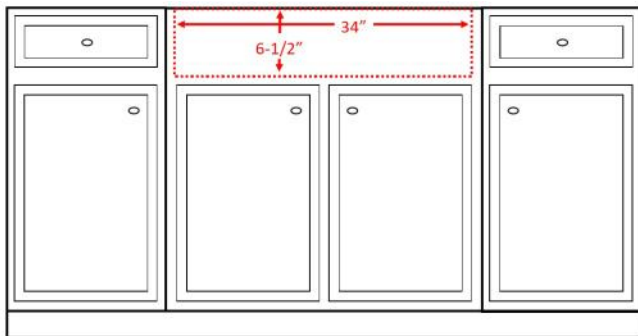

INSTALLATION METHOD

PROJECT INFORMATION

PROJECT: _____

CONTACT: _____

DATE: _____

NOTES: _____

_____

_____

APPROVAL:

INCLUDED ACCESSORIES

MODELS	COLOR	STRAINER BASKET	CUTTING BOARD	COLANDER	DRYING RACK	GRID
●QARWS-740-WH	White	Yes	Yes	Yes	Yes	Yes
●QARWS-740-BI	Bisque	Yes	Yes	Yes	Yes	Yes
●QARWS-740-BL	Black	Yes	Yes	Yes	Yes	Yes
●QARWS-740-BR	Brown	Yes	Yes	Yes	Yes	Yes
●QARWS-740-CN	Concrete	Yes	Yes	Yes	Yes	Yes
●QARWS-740-GR	Grey	Yes	Yes	Yes	Yes	Yes

We reserve the right to update product specifications without notice. Please visit karran.com for the most current specification sheets. All dimensions are accurate to 1/4". REV 5-2022