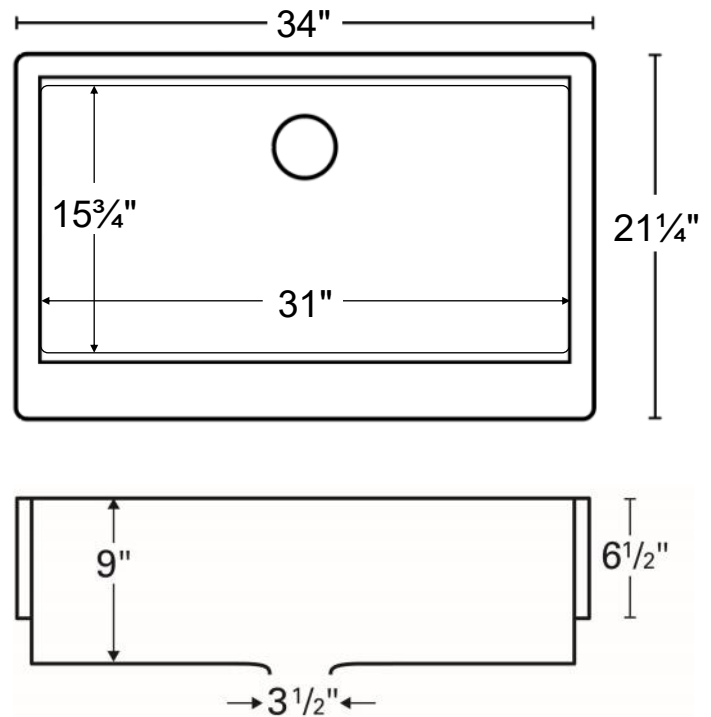

INSTALLATION METHOD

PROJECT INFORMATION

PROJECT: _____

CONTACT: _____

DATE: _____

NOTES: _____

_____

_____

APPROVAL:

INCLUDED ACCESSORIES

MODELS	COLOR	STRAINER BASKET	CUTTING BOARD	COLANDER	DRYING RACK	GRID
●QARWS-740-WH	White	Yes	Yes	Yes	Yes	Yes
●QARWS-740-BI	Bisque	Yes	Yes	Yes	Yes	Yes
●QARWS-740-BL	Black	Yes	Yes	Yes	Yes	Yes
●QARWS-740-BR	Brown	Yes	Yes	Yes	Yes	Yes
●QARWS-740-CN	Concrete	Yes	Yes	Yes	Yes	Yes
●QARWS-740-GR	Grey	Yes	Yes	Yes	Yes	Yes

We reserve the right to update product specifications without notice. Please visit karran.com for the most current specification sheets. All dimensions are accurate to 1/4". REV 5-2022