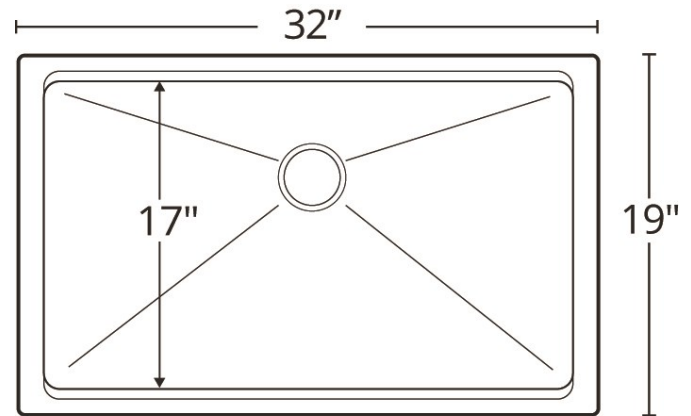

Series:	Elite Workstation Series
Material:	16 Gauge, Type 304 stainless steel
Installation Type:	Undermount
Configuration / Style:	Large single bowl workstation
Finish:	Soft satin brushed finish
Overall dimensions:	32" x 19"
Bowl dimensions:	30" x 17" x 10"
Drain size:	3-1/2"
Min. cabinet size:	36"
Template included:	Yes
Clips included:	Yes
Accessories included:	Basket strainer, bottom grid, drying rack, colander, colander plate, cutting board, faucet

We reserve the right to update product specifications without notice. Please visit karran.com for the most current specification sheets. All dimensions are accurate to 1/4". REV 05-2022