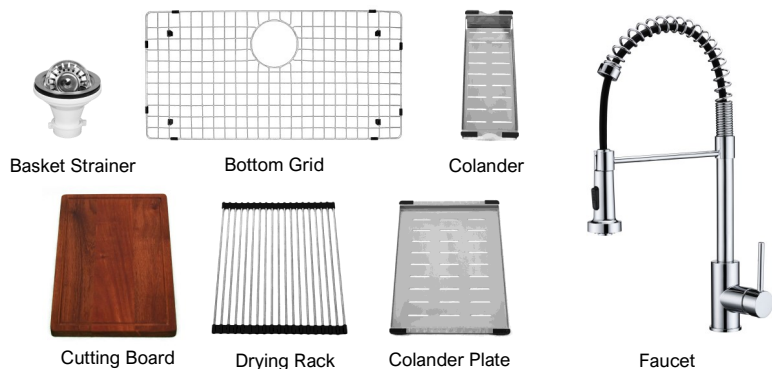

ACCESSORIES INCLUDED

PROJECT INFORMATION

PROJECT: _____

CONTACT: _____

DATE: _____

NOTES: _____

_____

_____

APPROVAL:

We reserve the right to update product specifications without notice. Please visit karran.com for the most current specification sheets. All dimensions are accurate to 1/4". REV 05-2022