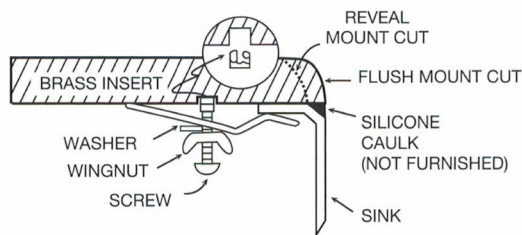

INSTALLATION PROFILE