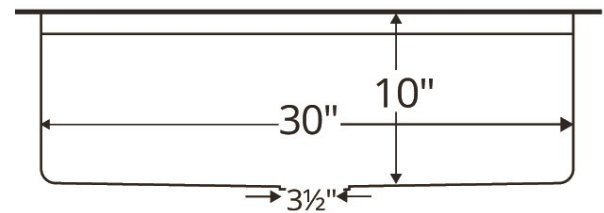

Series:	Elite Workstation Series
Material:	16 Gauge, Type 304 stainless steel
Installation Type:	Undermount
Configuration / Style:	Large single bowl workstation
Finish:	Soft satin brushed finish
Overall dimensions:	32" x 19"
Bowl dimensions:	30" x 17" x 10"
Drain size:	3-1/2"
Min. cabinet size:	36"
Template included:	Yes
Clips included:	Yes
Accessories included:	Basket strainer, bottom grid, drying rack, colander, colander plate, cutting board, faucet