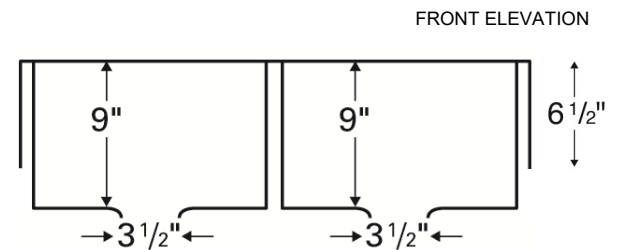

Features and Specifications:

- Retrofit double equal bowl apron front/farmhouse kitchen sink.
- Designed to install in a 36" or wider standard sink base cabinet.
- Made of 80% quartz and acrylic resin.
- Designed for undermount installation in solid surface, granite and quartz countertops.
- Outside dimensions: 34" x 21-1/4" x 9".
- Apron height: 6-1/2"
- Inside bowl dimensions:
 Left bowl - 14-3/4" x 16-3/4" x 9"
 Right bowl - 14-3/4" x 16-3/4" x 9"
- Rear positioned wastes.
- Waste opening: 3-1/2".
- Sink bowl surface has a matte finish.
- Supplied with cabinet face frame cutout template.
- Basket strainers shown not included with sink.
- Basket strainers in stainless steel or matching colors available as optional accessories.
- Sinks colors available: Black, Bisque, White, Concrete, Brown, Grey
- cUPC Certified

ALL DIMENSIONS ACCURATE TO 1/4"