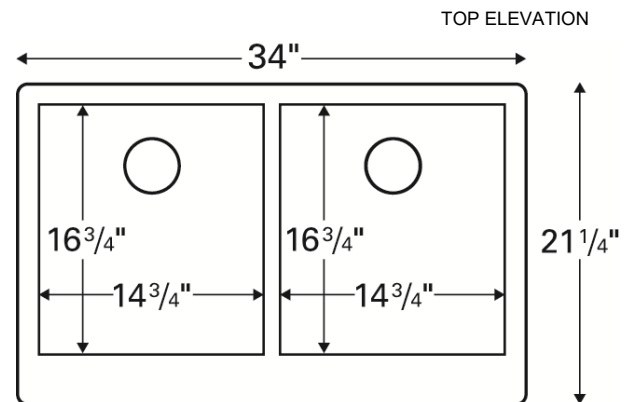

Features and Specifications:

- Retrofit double equal bowl apron front/farmhouse kitchen sink.
- Designed to install in a 36" or wider standard sink base cabinet.
- Made of 80% quartz and acrylic resin.
- Designed for undermount installation in solid surface, granite and quartz countertops.
- Outside dimensions: 34" x 21-1/4" x 9".
- Apron height: 6-1/2"
- Inside bowl dimensions:
 Left bowl - 14-3/4" x 16-3/4" x 9"
 Right bowl - 14-3/4" x 16-3/4" x 9"
- Rear positioned wastes.
- Waste opening: 3-1/2".
- Sink bowl surface has a matte finish.
- Supplied with cabinet face frame cutout template.
- Basket strainers shown not included with sink.
- Basket strainers in stainless steel or matching colors available as optional accessories.
- Sinks colors available: Black, Bisque, White, Concrete, Brown, Grey
- cUPC Certified

ALL DIMENSIONS ACCURATE TO 1/4"